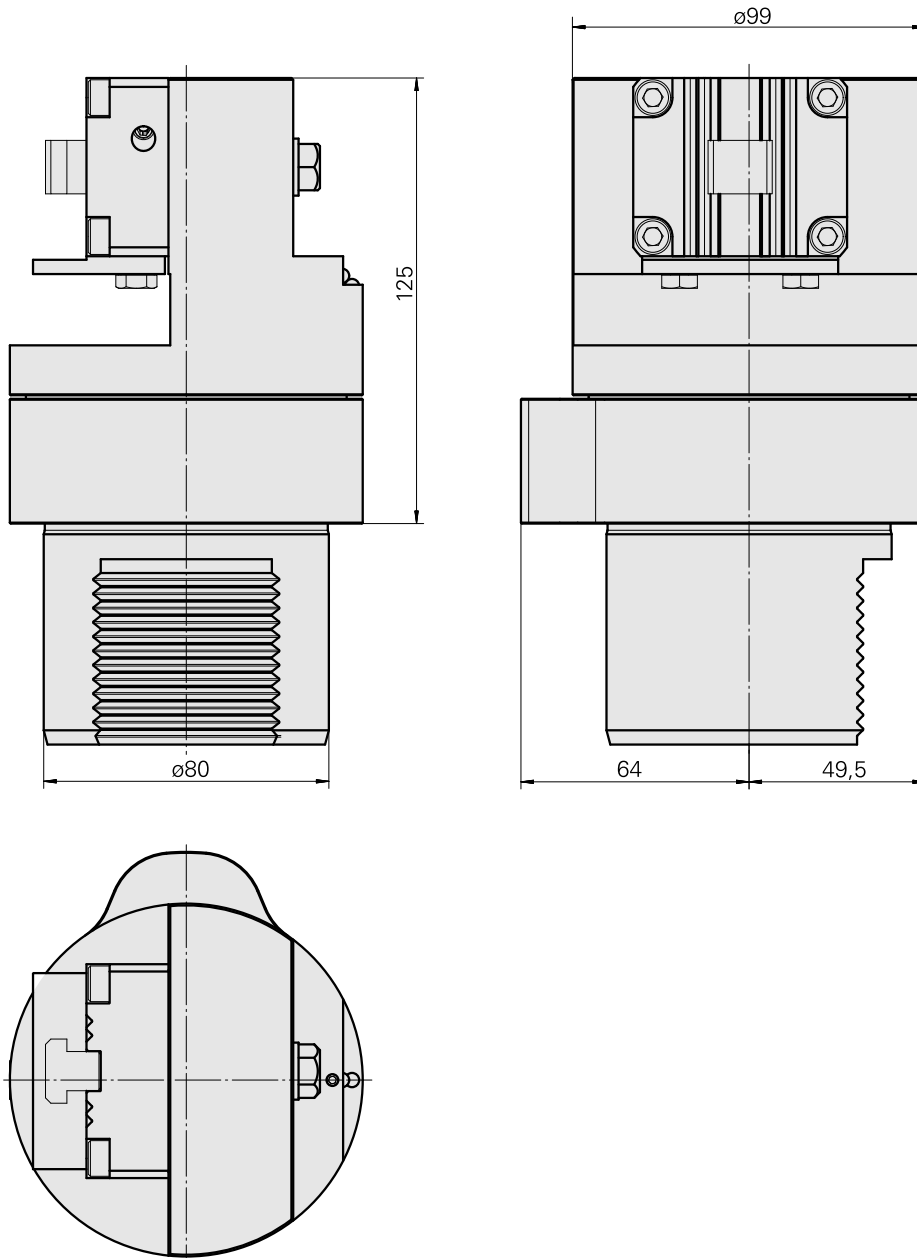

Presetting device D80/MS16 Stechschlitte

Technical data

TH accessories category

Adapter for presetting units

Mounting

D80 for presetting devices

Tool mounting

MS16 Grooving slide 6.0