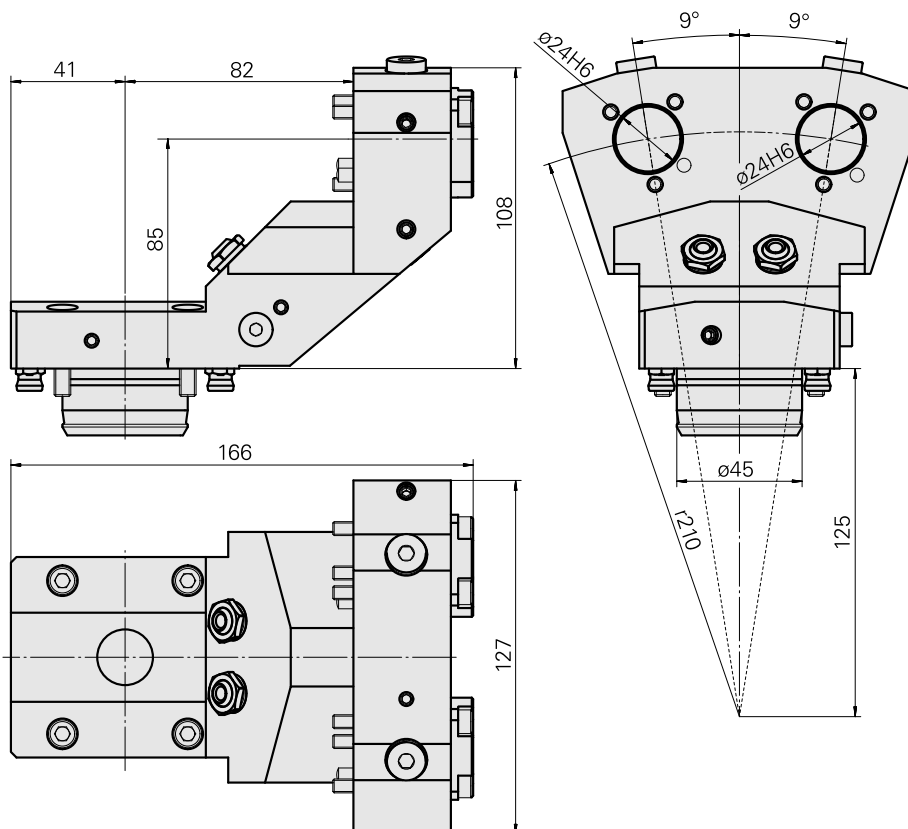

Basic holder KPS 45 D24 (0.94 "), double

Technical data

| | |
|----------------------|-------------------------------|
| Shank KPS | KPS 45 |
| Drive | not live |
| Cooling | external and internal |
| Mounting | D24 |
| Pressure | 80 bar, internal 120 bar opt. |
| X [mm] | 85 (3.35") |
| Y [mm] | ±9° |
| Z [mm] | -82 (-3.23) |
| INDEX TRAUB products | TNL32-11 • TNL32 |

[Mount D13 \(0.51 "\)](#)

Product ID : 10301866

Previous product ID : W9991100

| | | | |
|-------------------|-----------------|-----------------------|-------------|
| Drive not live | Mounting D13 | reversible 180° no | X [mm] - |
| Y [mm] - | Z [mm] - | | |

Mount D16 (0.63 ")

Product ID : 10506517

Previous product ID : W9990105

| | | | |
|----------------------|---------------------|-----------------|--|
| Drive not live | Cooling internal | Mounting D16 | Pressure 80 bar |
| X [mm] 36 (1.42") | Y [mm] - | Z [mm] - | INDEX TRAUB products ABC65 • TNK42/65 • TNL18 • TNL20 • TNL32-11 • TNL32 • TNL32-11 compact • TNL20-11 • TNL32 compact • TNK40.2-10 • TNL20.2 • TNK40.2 |