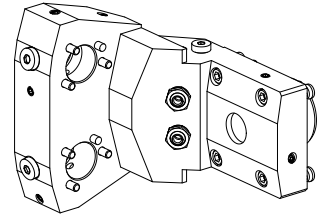

Basic holder KPS 45 D24 (0.94 "), double

Technical data

| | |
|----------------------|-------------------------------|
| Shank KPS | KPS 45 |
| Drive | not live |
| Cooling | external and internal |
| Mounting | D24 |
| Pressure | 80 bar, internal 120 bar opt. |
| X [mm] | 85 (3.35") |
| Y [mm] | ±9° |
| Z [mm] | -82 (-3.23) |
| INDEX TRAUB products | TNL32-11 • TNL32 |

[Mount D13 \(0.51 "\)](#)

Product ID : 10301866

Previous product ID : W9991100

| | | | |
|-------------------|-----------------|-----------------------|-------------|
| Drive not live | Mounting D13 | reversible 180° no | X [mm] - |
| Y [mm] - | Z [mm] - | | |