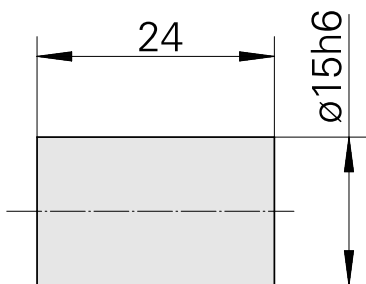

Clamping sleeve D15/ pre-grinded

Technical data

TH accessories category	Clamping sleeve
Mounting	D15
Tool mounting	pre-grinded

10195905
8993115.

INDEX

Documents

No downloads available for this product