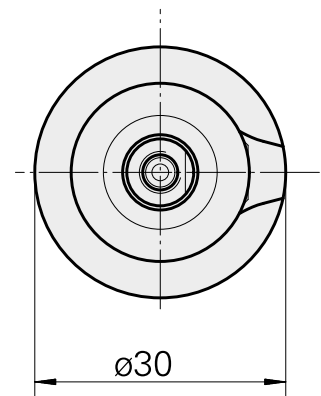

WFB 20-12 D8

Technical data

TH accessories category

WFB 20-12

Mounting

D8

Quick change inserts

Weldon mounting

Documents

No downloads available for this product

Accessories

Optional accessories

Other accessories

[Adjusting screw M 5x10](#)

Product ID : 10674886

Previous product ID : 326793

[Clamping screw M 8x7,5 \(108AWS\)](#)

Product ID : 10078331

Previous product ID : 326790
