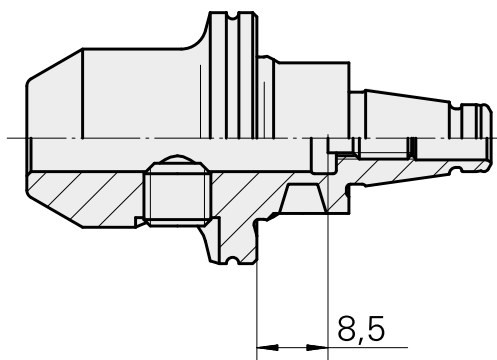

WFB 20-12 D8

Technical data

TH accessories category

WFB 20-12

Mounting

D8

Quick change inserts

Weldon mounting

Documents

No downloads available for this product

Accessories

Optional accessories

Other accessories

[Adjusting screw M 5x10](#)

Product ID : 10674886

Previous product ID : 326793

[Clamping screw M 8x7,5 \(108AWS\)](#)

Product ID : 10078331

Previous product ID : 326790
