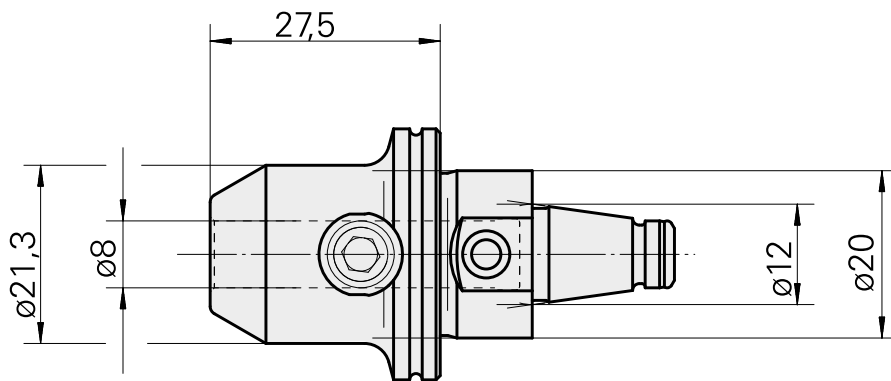

WFB 20-12 D8

Technical data

TH accessories category

WFB 20-12

Mounting

D8

Quick change inserts

Weldon mounting

Documents

No downloads available for this product

Accessories

Optional accessories

Other accessories

[Adjusting screw M 5x10](#)

Product ID : 10674886

Previous product ID : 326793

[Clamping screw M 8x7,5 \(108AWS\)](#)

Product ID : 10078331

Previous product ID : 326790
