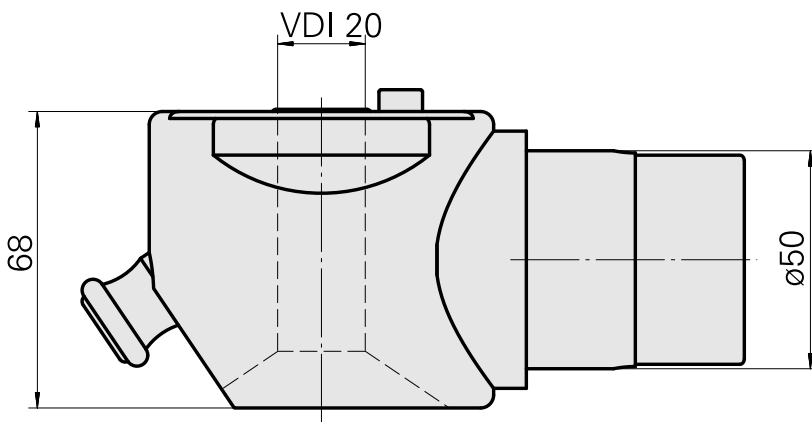

## Adapter mounting aid VDI 20

### Technical features

TH accessories category

Adapter mounting aid

Tool mounting

VDI 20

10180538  
W9990522

**INDEX**

---