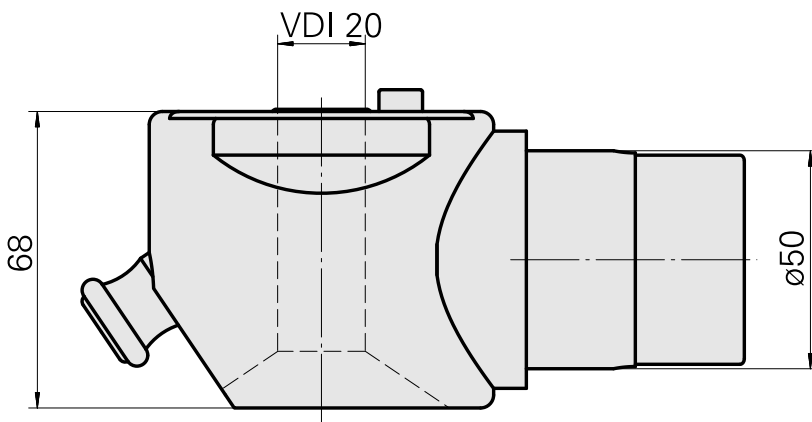

## Adapter mounting aid VDI 20

### Technical data

TH accessories category

Adapter mounting aid

Tool mounting

VDI 20

10180538  
W9990522

**INDEX**

---