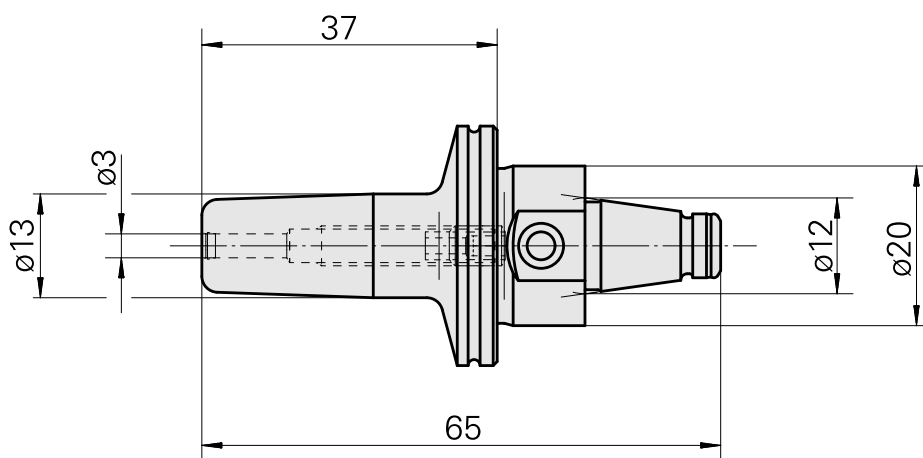

WFB 20-12 Shrink-fit mounting D3

Technical data

TH accessories category

WFB 20-12

Mounting

Shrink-fit mounting D3

Quick change inserts

shrink-fit mounting

Documents

No downloads available for this product

Accessories

Optional accessories

Other accessories

[Adjusting screw M 5x10](#)

Product ID : 10674886

Previous product ID : 326793
