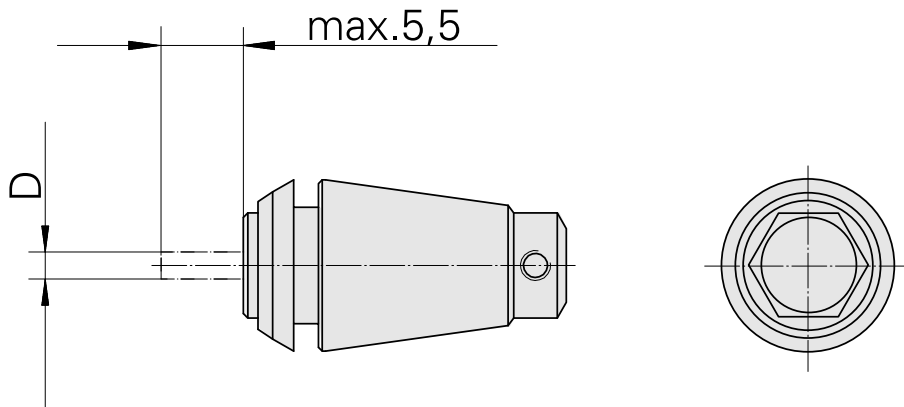

ER-Collet chuck for taps ET 1-12 1.6mm

Technical data

TH accessories category	ER-Collet chuck for taps
Mounting	ER11
Tool mounting	1.6mm
Collet type	ET 1-12

10165054
323960

INDEX

Documents

No downloads available for this product