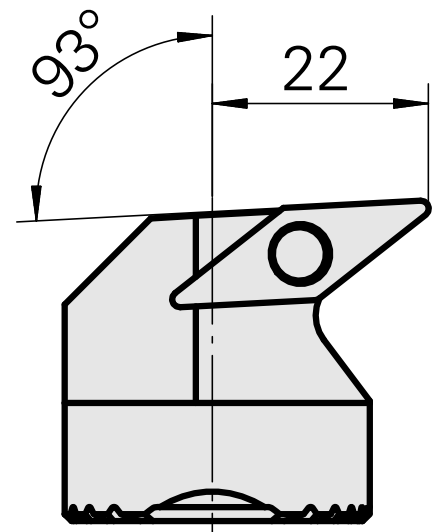

## Boring head for VC.. 1604..

### Technical data

<b>Mounting</b>	for VC.. 1604..
<b>Cooling</b>	internal
<b>Pressure</b>	50 bar
<b>X [mm]</b>	32 (1.26")
<b>Z [mm]</b>	22 (0.87)
<b>INDEX TRAUB products</b>	G220.3 • R200 • TNX65/42 • TNX220.3