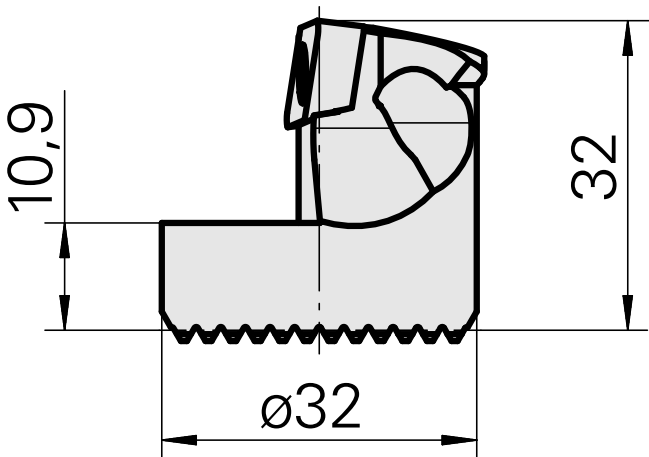

## Boring head for VC.. 1604..

### Technical data

<b>Mounting</b>	for VC.. 1604..
<b>Cooling</b>	internal
<b>Pressure</b>	50 bar
<b>X [mm]</b>	32 (1.26")
<b>Z [mm]</b>	22 (0.87)
<b>INDEX TRAUB products</b>	G220.3 • R200 • TNX65/42 • TNX220.3

### **Other accessories**

[Countersunk screw Wohlhaupter Nr. 115673](#)

Product ID : 10587078

Previous product ID : W00013.0026

---