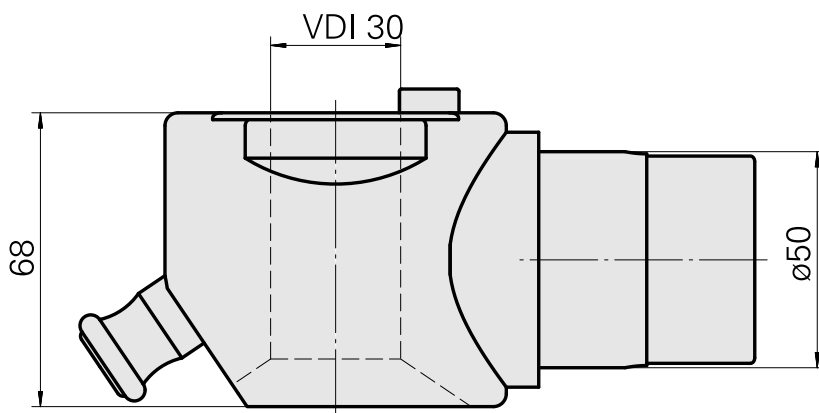

Adapter mounting aid VDI 30

Technical data

TH accessories category

Adapter mounting aid

Tool mounting

VDI 30

10127253
W9990524

INDEX