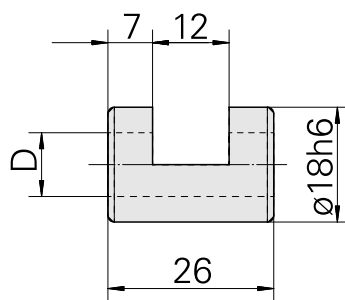

Clamping sleeve D18/ 8mm

Technical data

| | |
|-------------------------|-----------------|
| TH accessories category | Clamping sleeve |
| Mounting | D18 |
| Tool mounting | 8mm |

10125909
993118.0800

INDEX