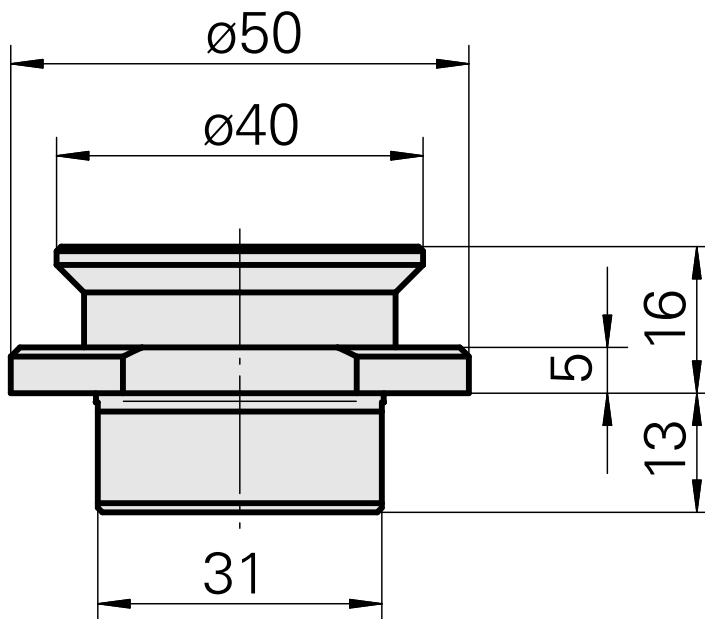

Blanking plug

Technical data

Drive	not live
Fixation MS	Shank D32
X [mm]	16 (0.63")
Y [mm]	-
Z [mm]	-
INDEX TRAUB products	MS52C • MS52-6.3

10098278
W9990306

INDEX

Documents

No downloads available for this product