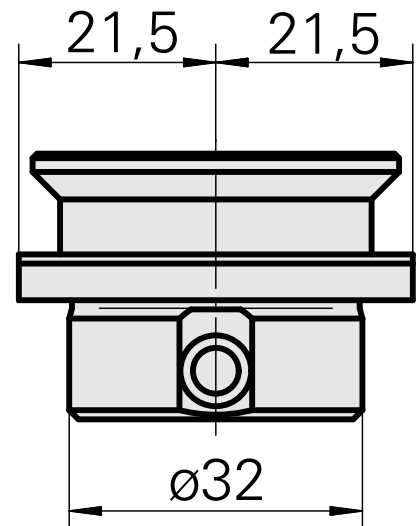

Blanking plug

Technical data

Drive	not live
Fixation MS	Shank D32
X [mm]	16 (0.63")
Y [mm]	-
Z [mm]	-
INDEX TRAUB products	MS52C • MS52-6.3

10098278
W9990306

INDEX

Documents

No downloads available for this product