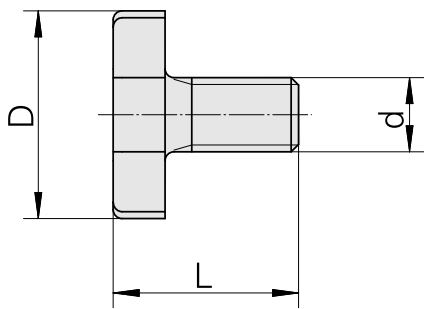

## Screw

### Technical data

TH accessories category

Cutter tightening screw

Mounting

M16

10097270  
250122.1642

**INDEX**

---