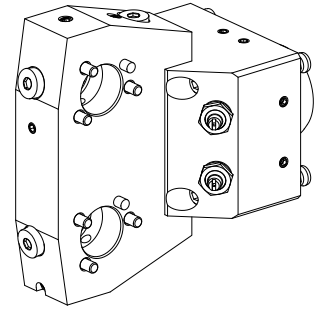

## Basic holder KPS 45 D24 (0.94 "), double

### Technical data

Shank KPS	KPS 45
Drive	not live
Cooling	external and internal
Mounting	D24
Pressure	80 bar
X [mm]	100 (3.94")
Y [mm]	±9°
Z [mm]	16 (0.63)
INDEX TRAUB products	ABC65 • TNK42/65 • TNL32-11 • TNL32