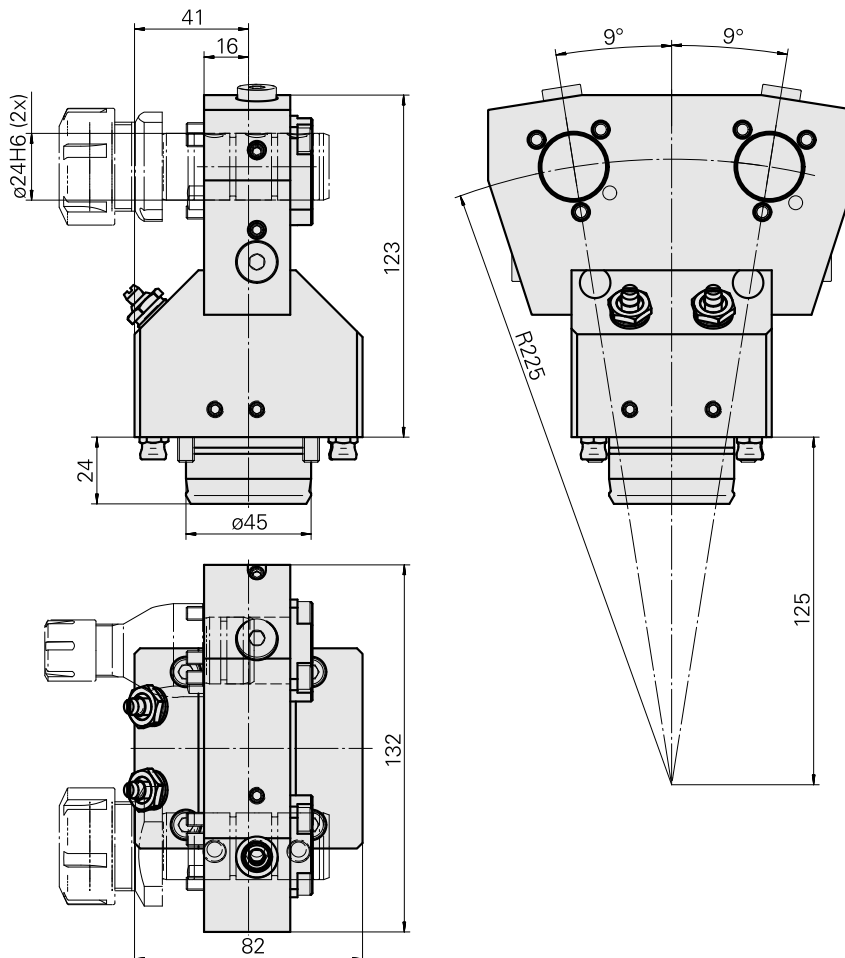

## Basic holder KPS 45 D24 (0.94 "), double

### Technical data

Shank KPS	KPS 45
Drive	not live
Cooling	external and internal
Mounting	D24
Pressure	80 bar
X [mm]	100 (3.94")
Y [mm]	±9°
Z [mm]	16 (0.63)
INDEX TRAUB products	ABC65 • TNK42/65 • TNL32-11 • TNL32