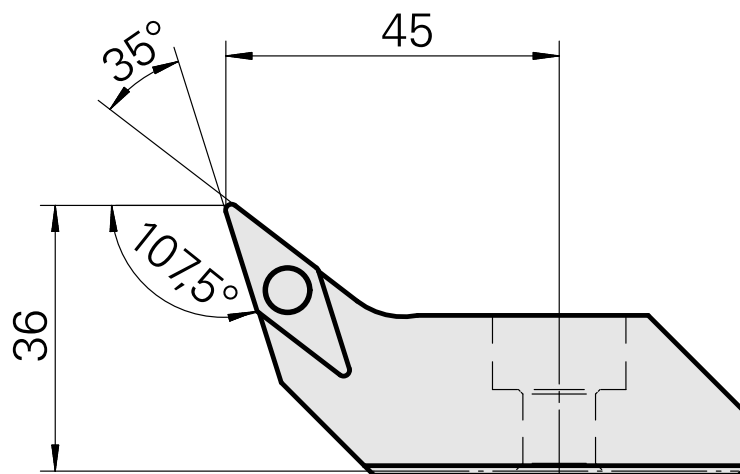

### Technical data

**Mounting**

for VB.. 1604..

**Cooling**

internal

**Pressure**

50 bar

**X [mm]**

36 (1.42")

**Z [mm]**

45 (1.77)

**INDEX TRAUB products**

G420 • G520 • G320.2 • G220.3 •  
TNX220.3