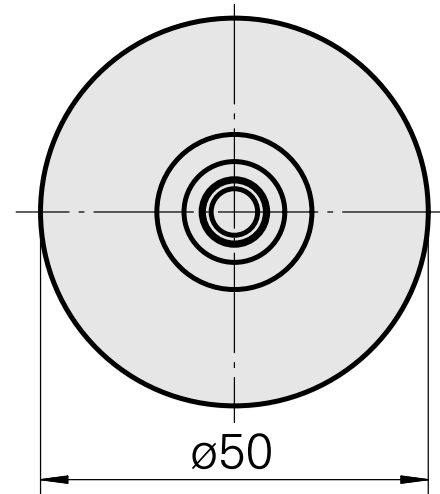

### Technical data

TH accessories category

WFB 32-20

Mounting

Shrink-fit mounting D8

Quick change inserts

shrink-fit mounting

10088358  
W9990566