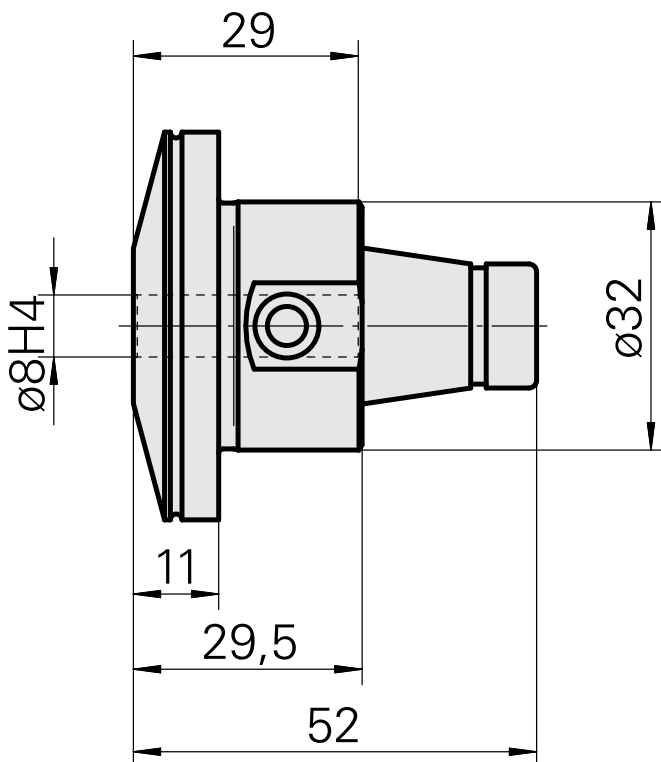

## WFB 32-20 Shrink-fit mounting D8

### Technical data

TH accessories category

WFB 32-20

Mounting

Shrink-fit mounting D8

Quick change inserts

shrink-fit mounting

10088358  
W9990566