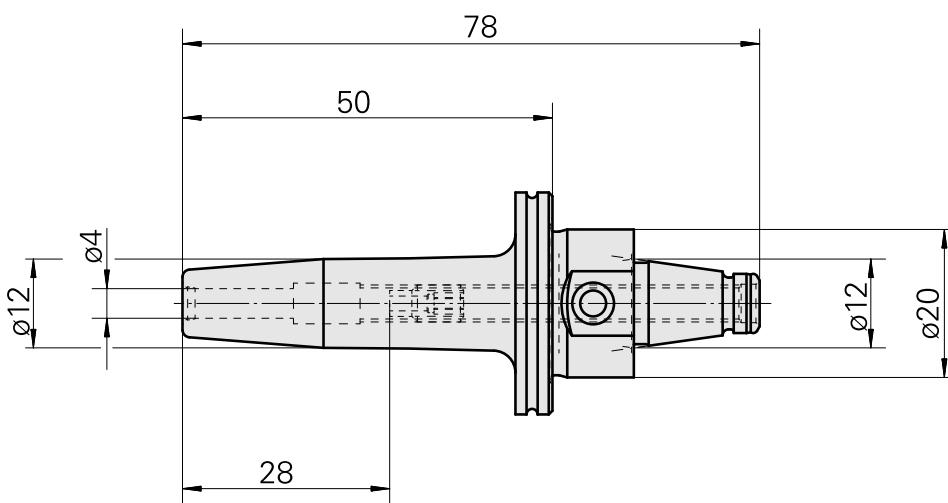

WFB 20-12 Shrink-fit mounting D4

Technical data

TH accessories category

WFB 20-12

Mounting

Shrink-fit mounting D4

Quick change inserts

shrink-fit mounting

Documents

No downloads available for this product

Accessories

Optional accessories

Other accessories

[Adjusting screw M 5x10](#)

Product ID : 10674886

Previous product ID : 326793
