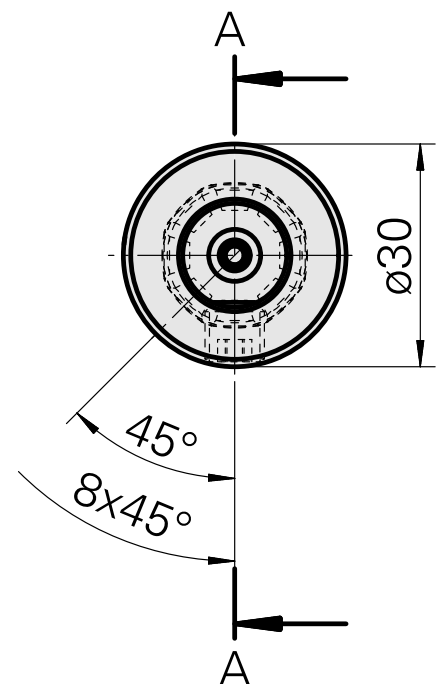

WFB 20-12 D14

Technical data

TH accessories category	WFB 20-12
Mounting	D14
Quick change inserts	Boring tool holder

Documents

No downloads available for this product

Accessories

Optional accessories

Other accessories

[Mounting sleeve with collar D20](#)

Product ID : 10063939

Previous product ID : W68510.04--

[Adjusting screw M 5x15](#)

Product ID : 10491071

Previous product ID : 326794

[SET SCREW 8X8-913](#)

Product ID : 10921433

Previous product ID : 410156.0808
