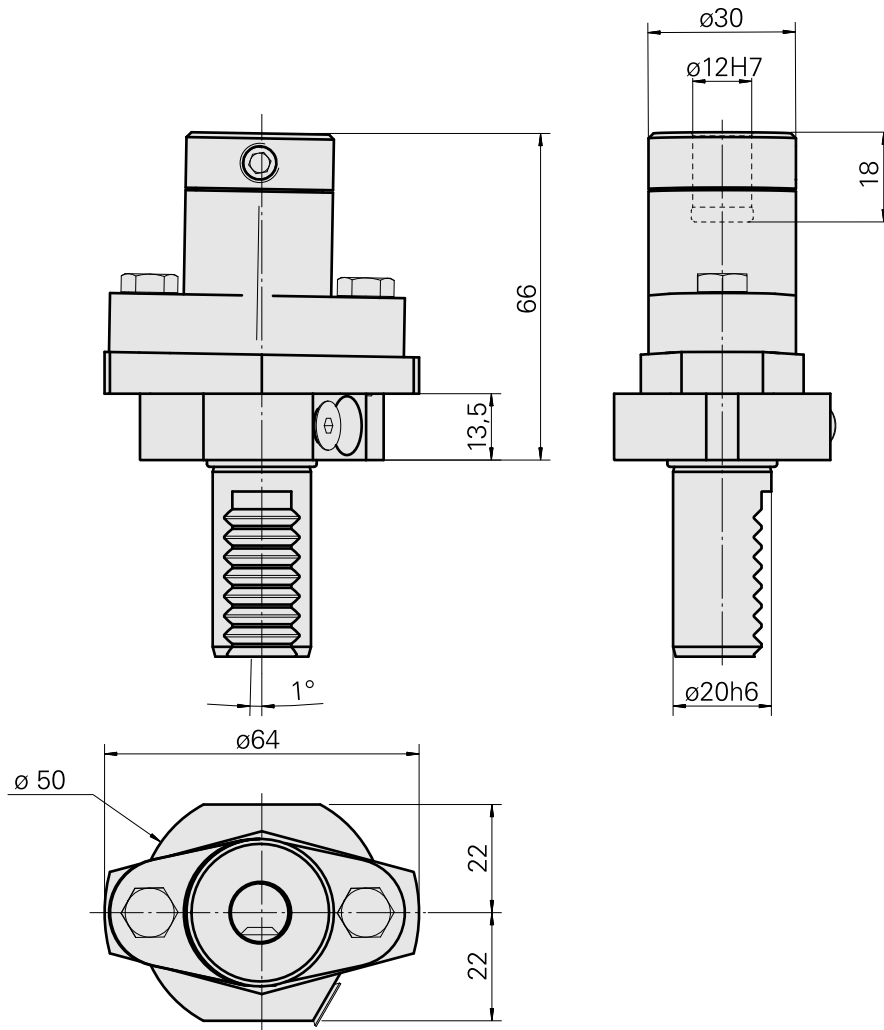

Broachholder VDI 20 D12, rotating, live

Technical data

Shank VDI	VDI 20
Drive	not live
Fixation VDI	none
Cooling	external
Pressure	20 bar
Mounting	D12
reversible 180°	no
X [mm]	66 (2.60")
Y [mm]	—
Z [mm]	—

[Slotting tool for hexagon socket](#)

Product ID : 10155732

Previous product ID : W37606.----

[Mandrel](#)

Product ID : 10727998

Previous product ID : W37604.----

[Mandrel](#)

Product ID : 12164626