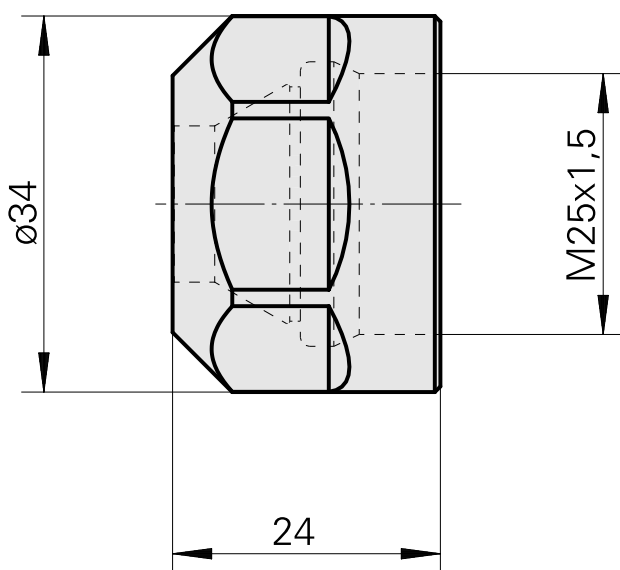

## Clamping nut, for internal cooling lubricant supply

### Technical data

TH accessories category	Clamping nut
Mounting	ER20
Collet type	ER 20
Clamping nut type	Female thread