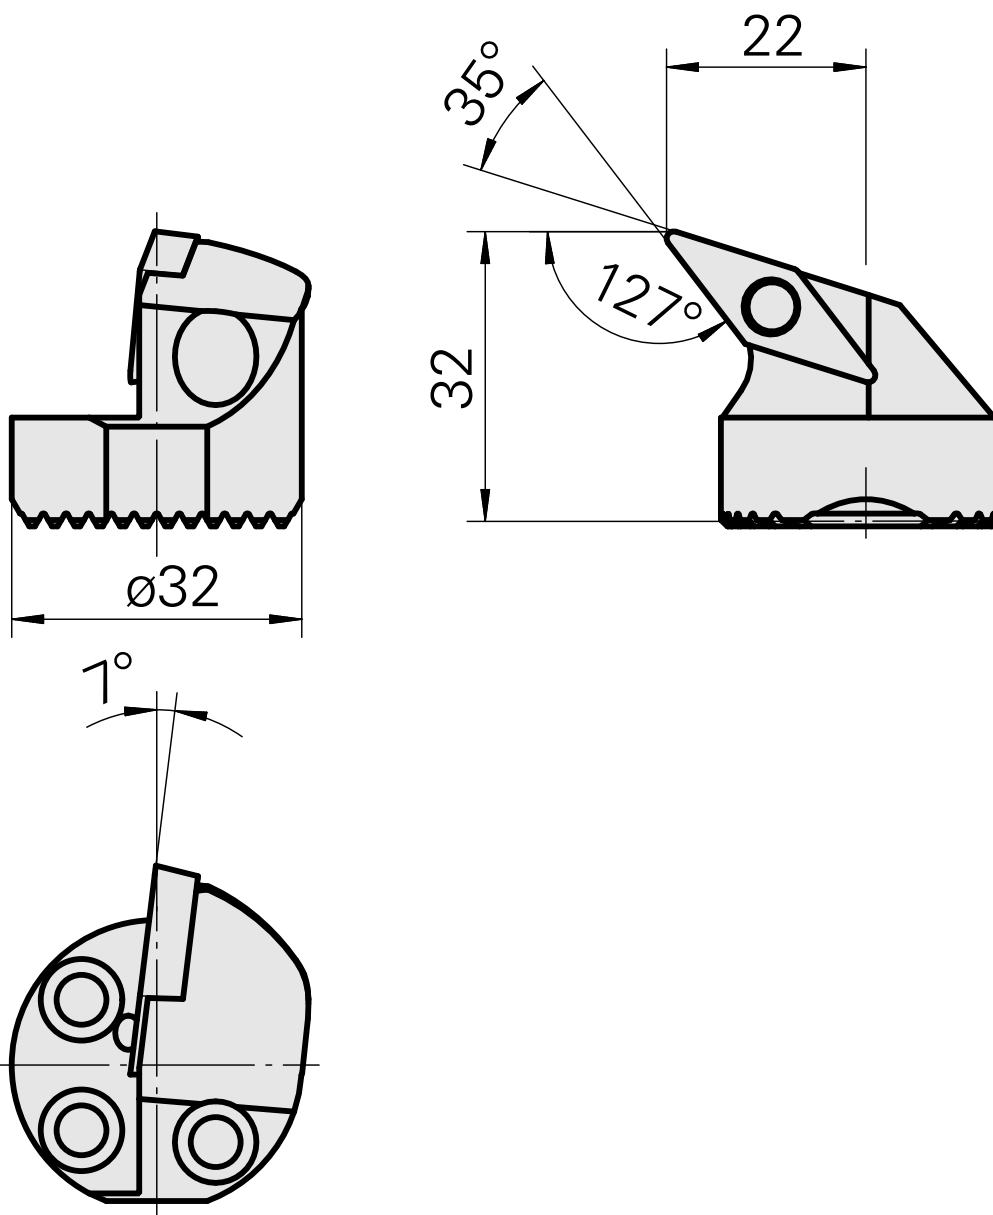

Boring head for VC.. 1604..

Technical data

Mounting	for VC.. 1604..
Cooling	internal
Pressure	50 bar
X [mm]	32 (1.26")
Z [mm]	22 (0.87)
INDEX TRAUB products	G220.3 • R200 • TNX65/42 • TNX220.3

Documents

No downloads available for this product

Accessories

Optional accessories

Other accessories

[Countersunk screw Wohlhaupter Nr. 115673](#)

Product ID : 10587078

Previous product ID : W00013.0026
