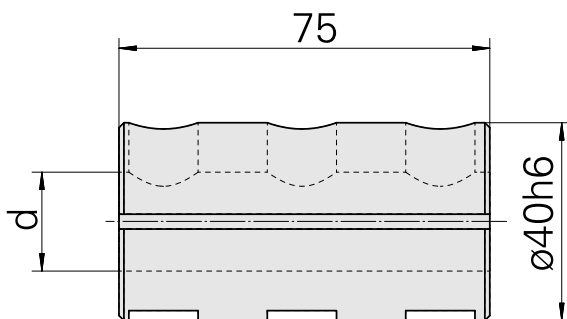

## Mounting sleeve D40/ 32mm

### Technical data

TH accessories category	Mounting sleeve
Mounting	D40
Tool mounting	32mm