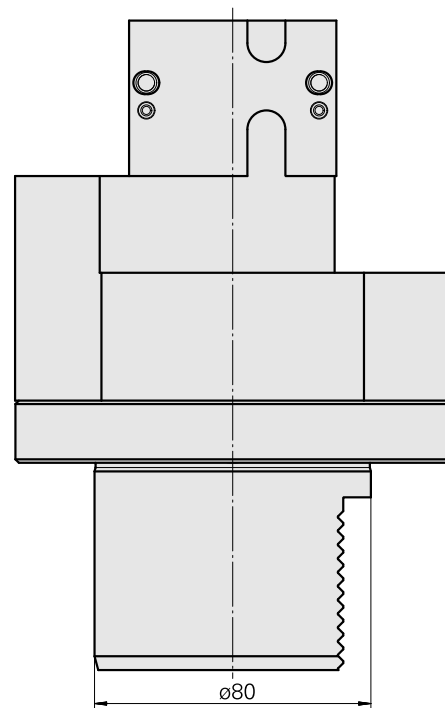

Presetting device D80/MS16 BohrStechStüc

Technical data

TH accessories category

Adapter for presetting units

Mounting

D80 for presetting devices

Tool mounting

MS16 DrillGroovBlock

[Adapter plate, Rotated 90°](#)

Product ID : 10630218

Previous product ID : W9990900

TH accessories
category
Plate rear drilling unit
MS16