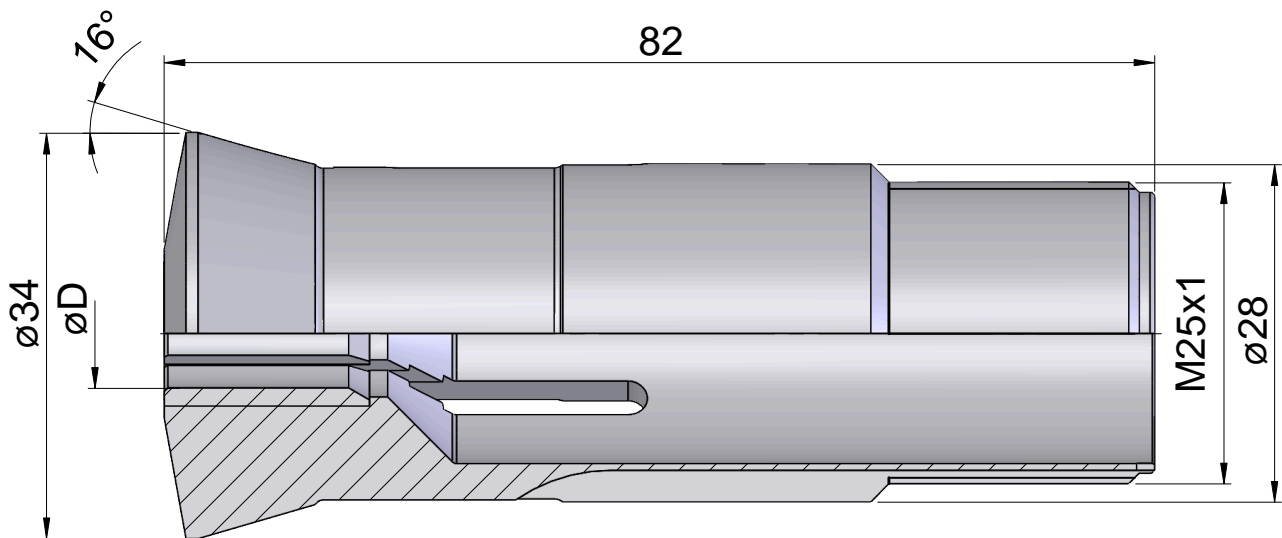

## Guide bush T223 Ø=14,00

### Technical features

Clamping device size	T223
Ext. manufacturer product line	
Clamping type	with carbide insert
Nominal diameter (mm)	14 Millimeter
Clamping method	External clamping
Collet design	adjustable
Collet version	S-slot
Ext. manufacturer product line	Schlenker