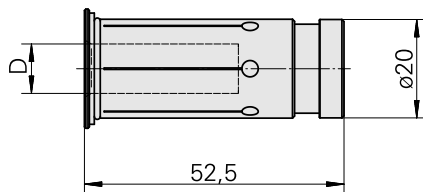

Reductions Hydraulic Expansion D20/ 16mm

Technical data

TH accessories category	Reductions Hydraulic Expansion
Mounting	D20
Tool mounting	16mm

Documents

No downloads available for this product