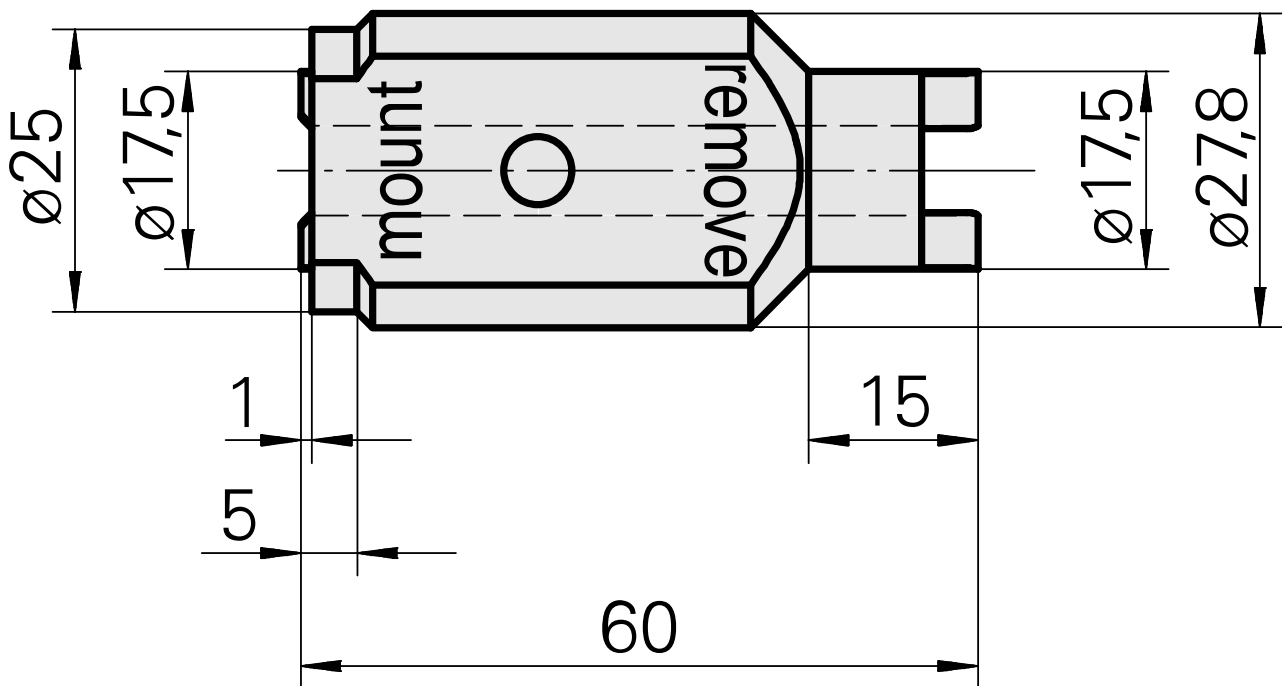

Socket wrench

Technical data

TH accessories category

Tool for KSS adapter

Mounting

INDEX CAPTO C6

Documents

No downloads available for this product