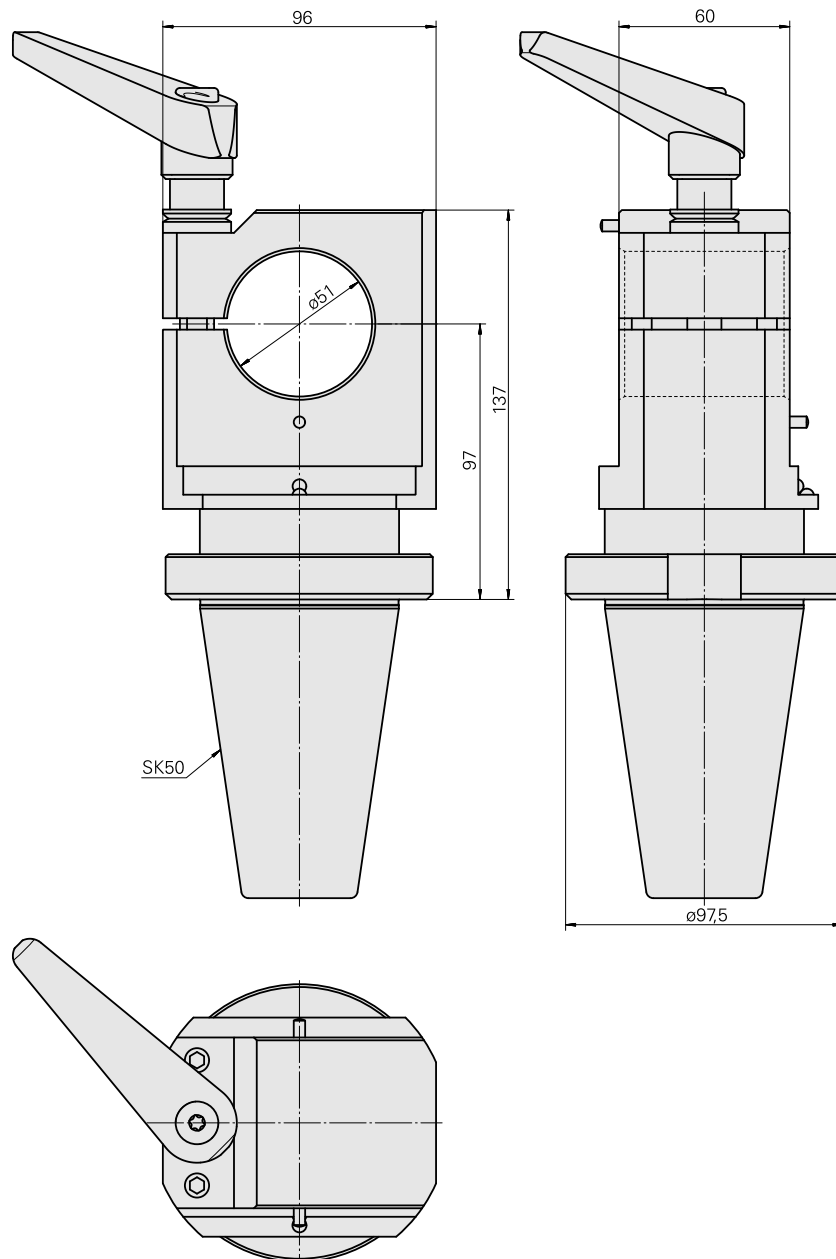

Adaptor

Technical data

TH accessories category

Adapter for presetting units

Mounting

SK50

Tool mounting

Pinole D51