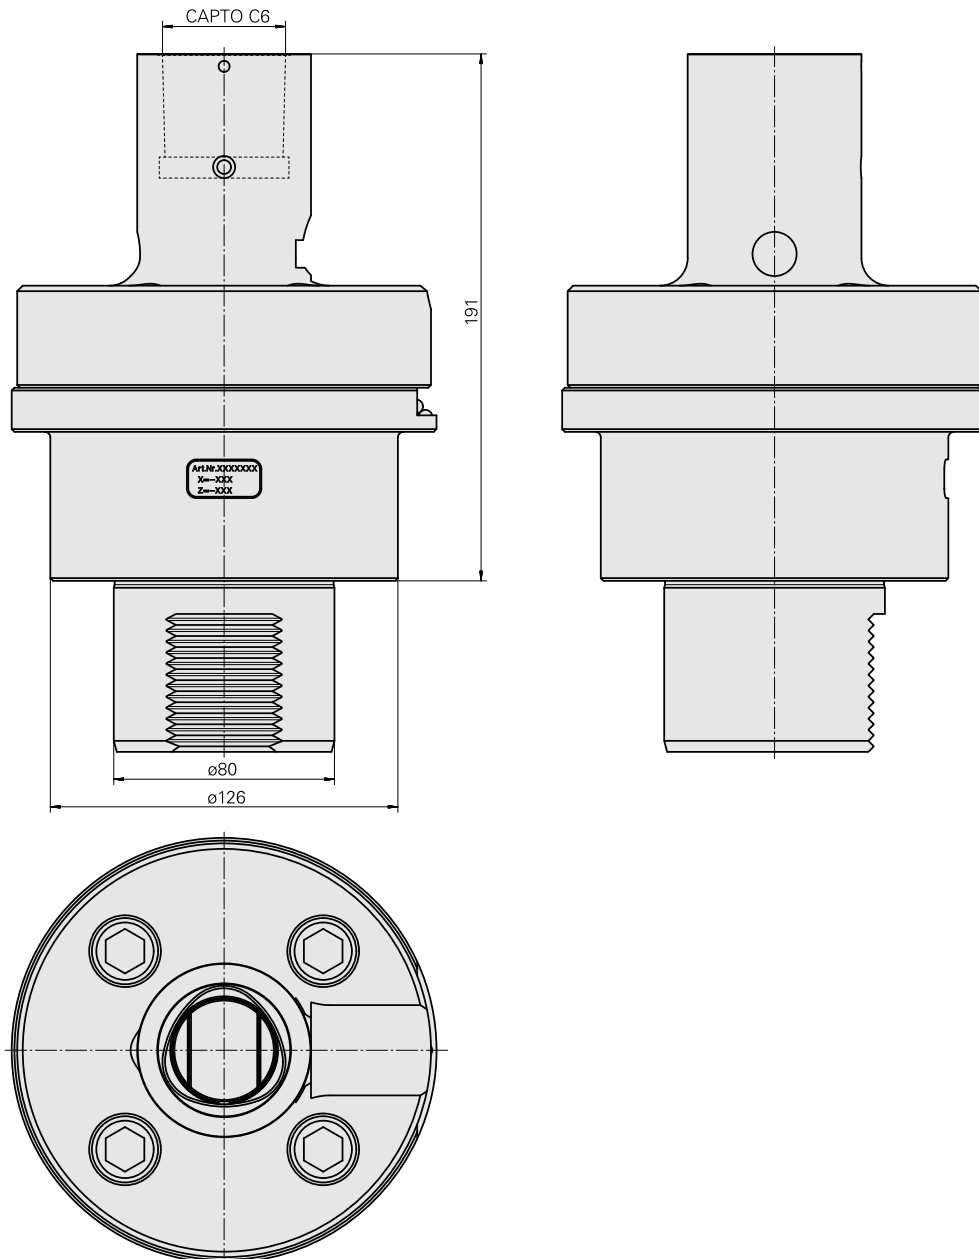

Presetting device D80/INDEX CAPTO C6

Technical data

TH accessories category

Adapter for presetting units

Mounting

D80 for presetting devices

Tool mounting

CAPTO C6