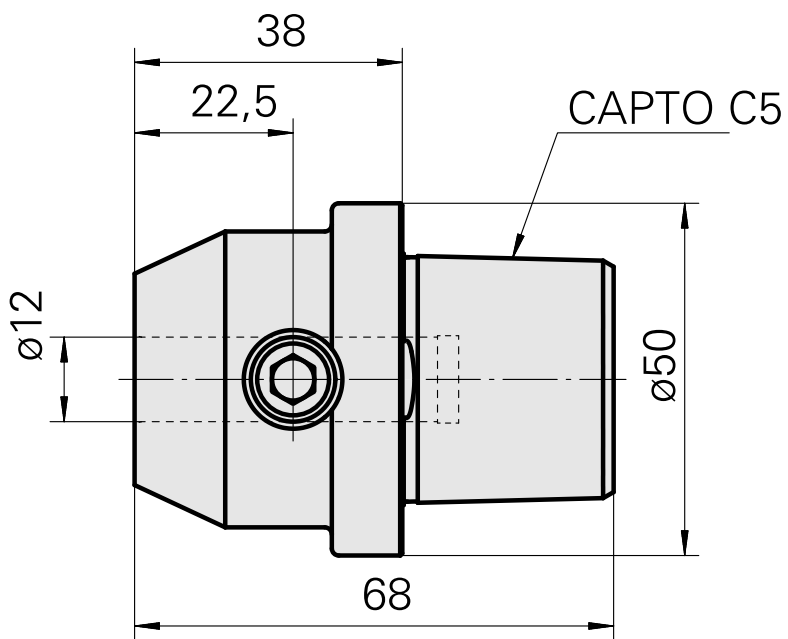

### Technical data

TH accessories category

INDEX CAPTO C5

Mounting

D12

Quick change inserts

Weldon mounting