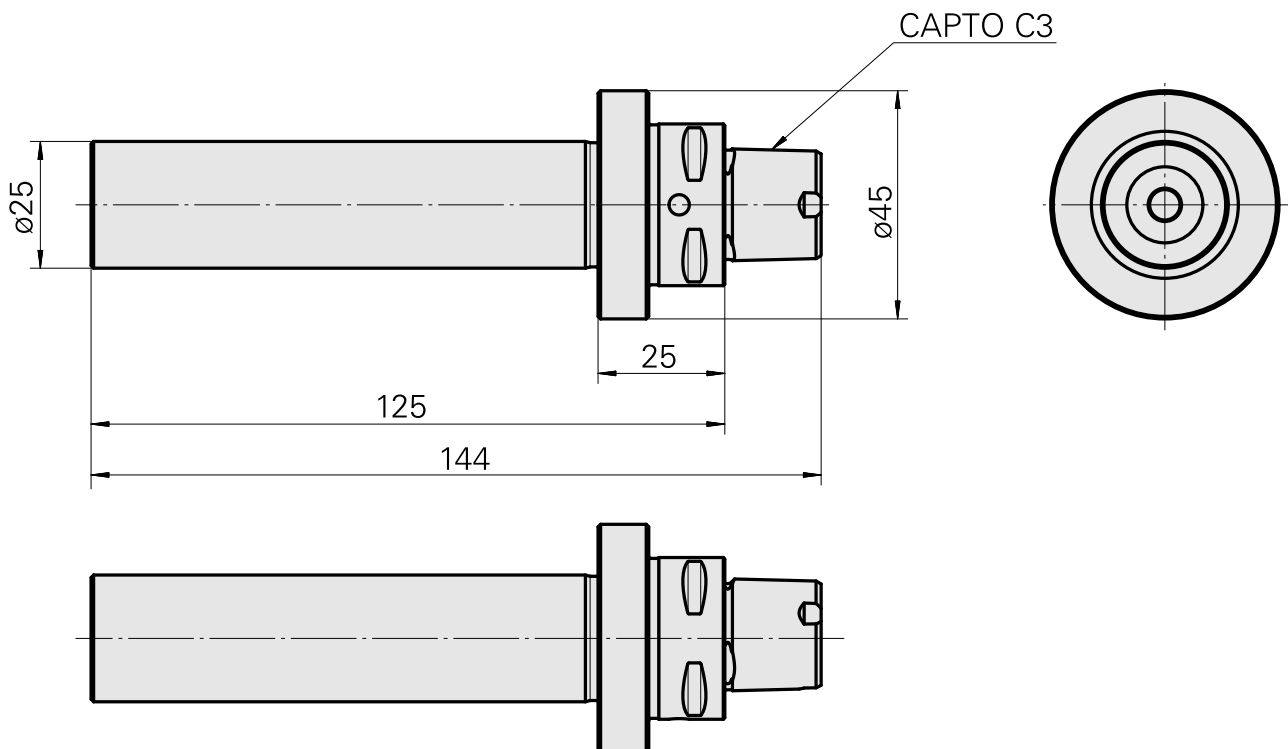

INDEX CAPTO C3 D25, Calibrating tool

Technical data

TH accessories category

INDEX CAPTO C3

Mounting

D25

Quick change inserts

Calibrating tool