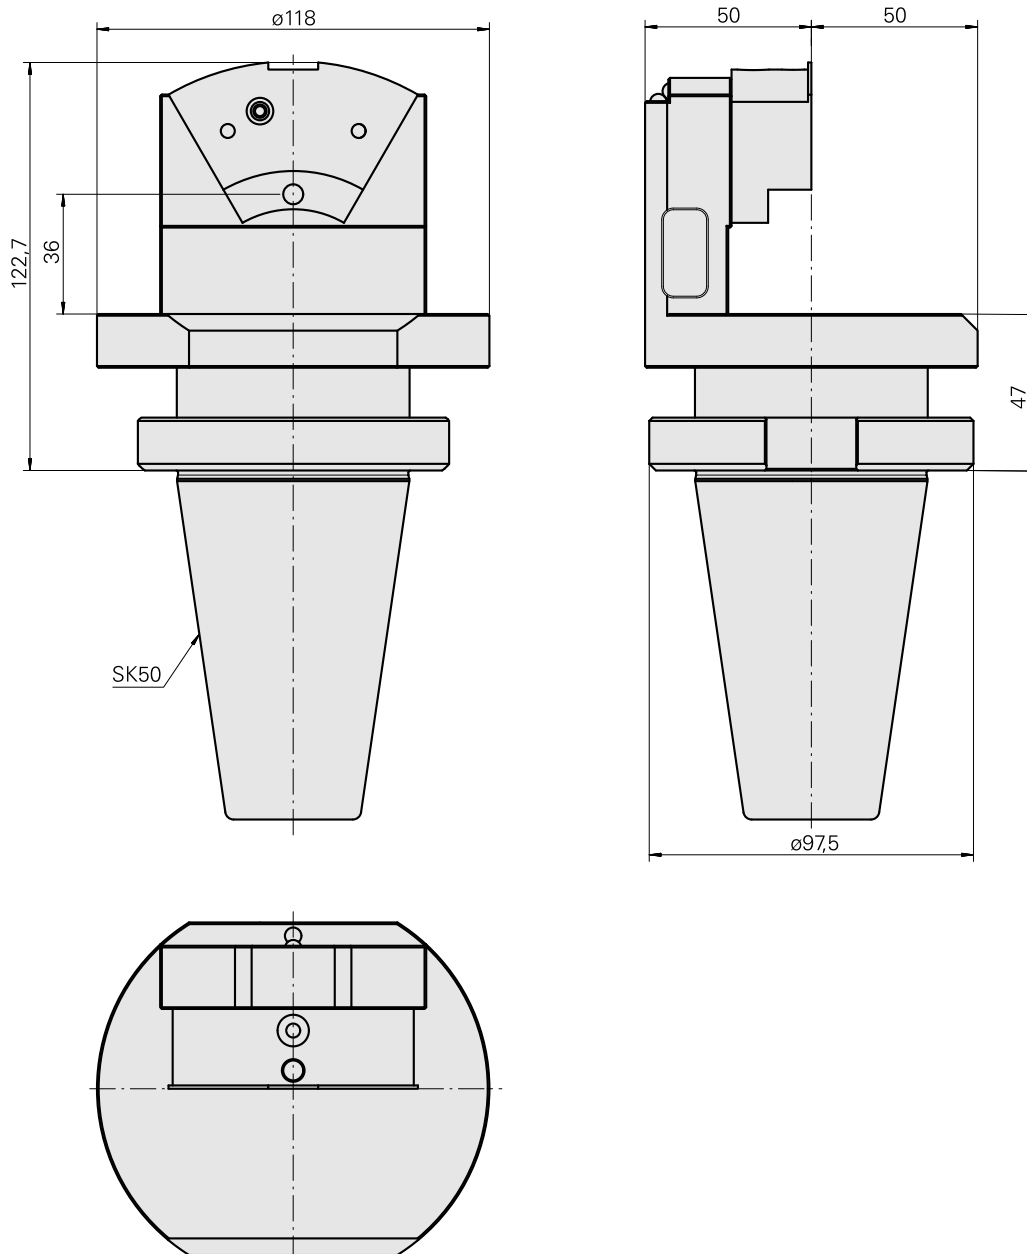

Adaptor

Technical data

TH accessories category

Adapter for presetting units

Mounting

SK50

Tool mounting

Round prism mounting TNL12