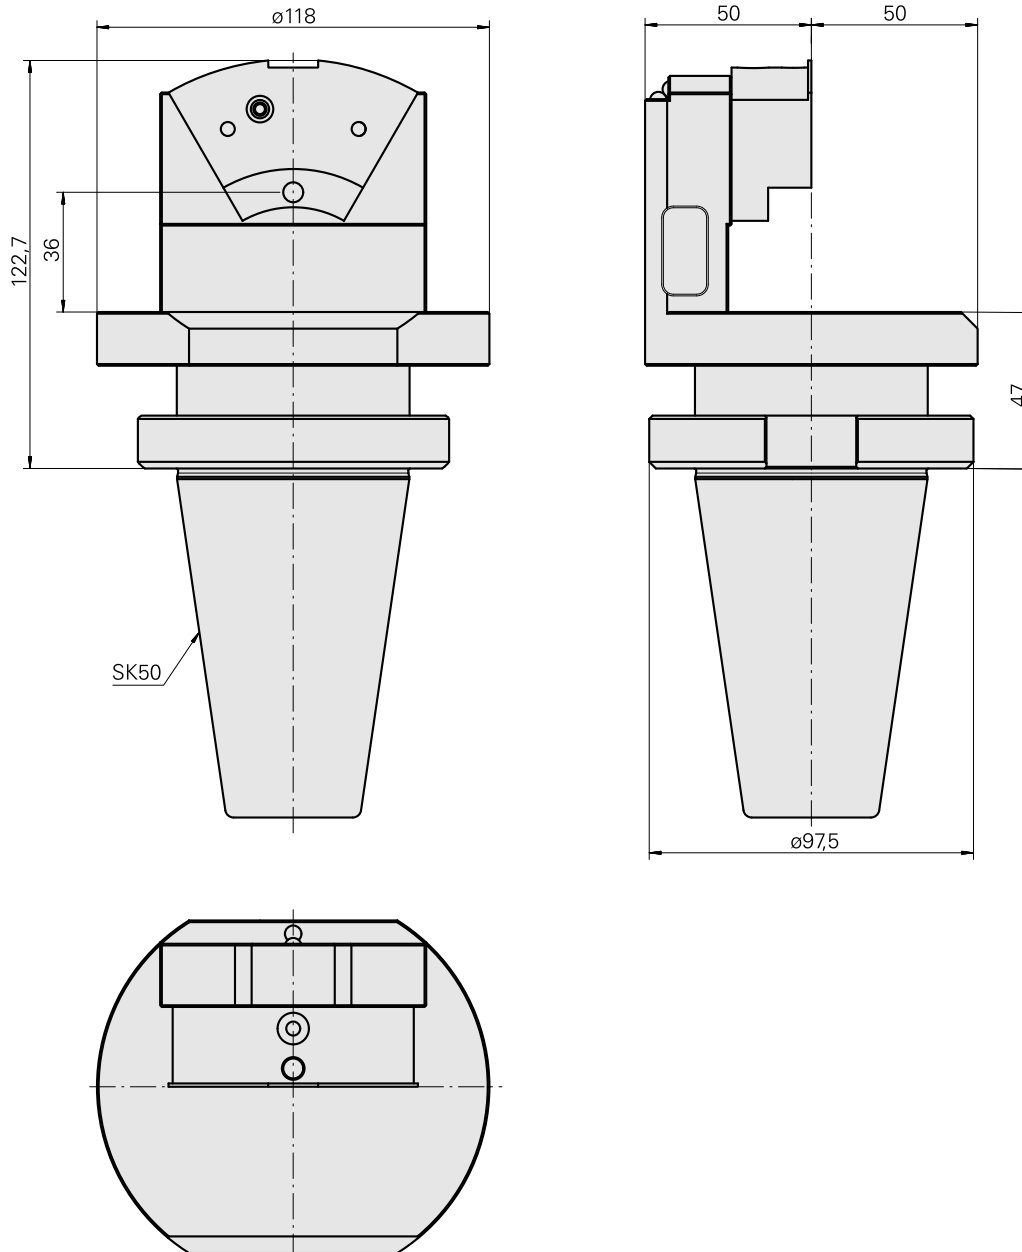

### Technical data

TH accessories category

Adapter for presetting units

Mounting

SK50

Tool mounting

Round prism mounting TNL12