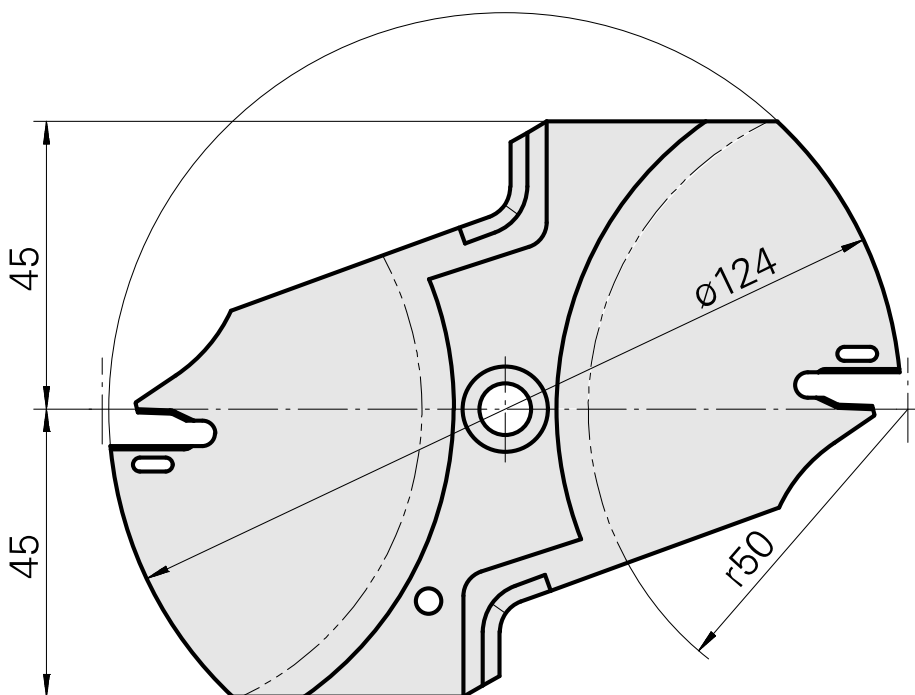

Technical data

TH accessories category

Cutting tools

Mounting

Löcher System

Documents

No downloads available for this product

Accessories