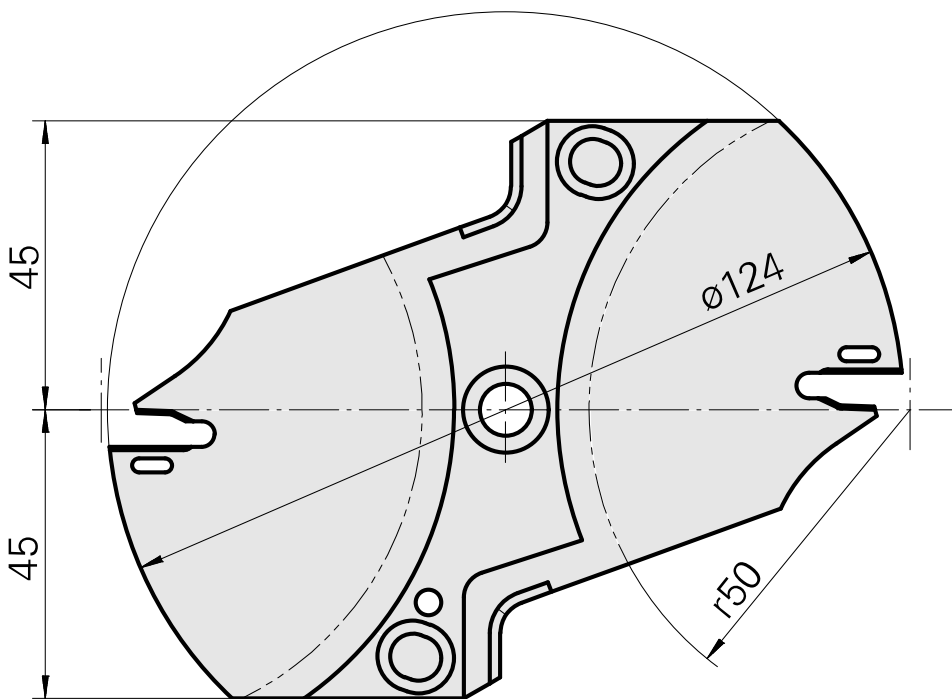

Technical data

TH accessories category

Cutting tools

Mounting

Löcher System