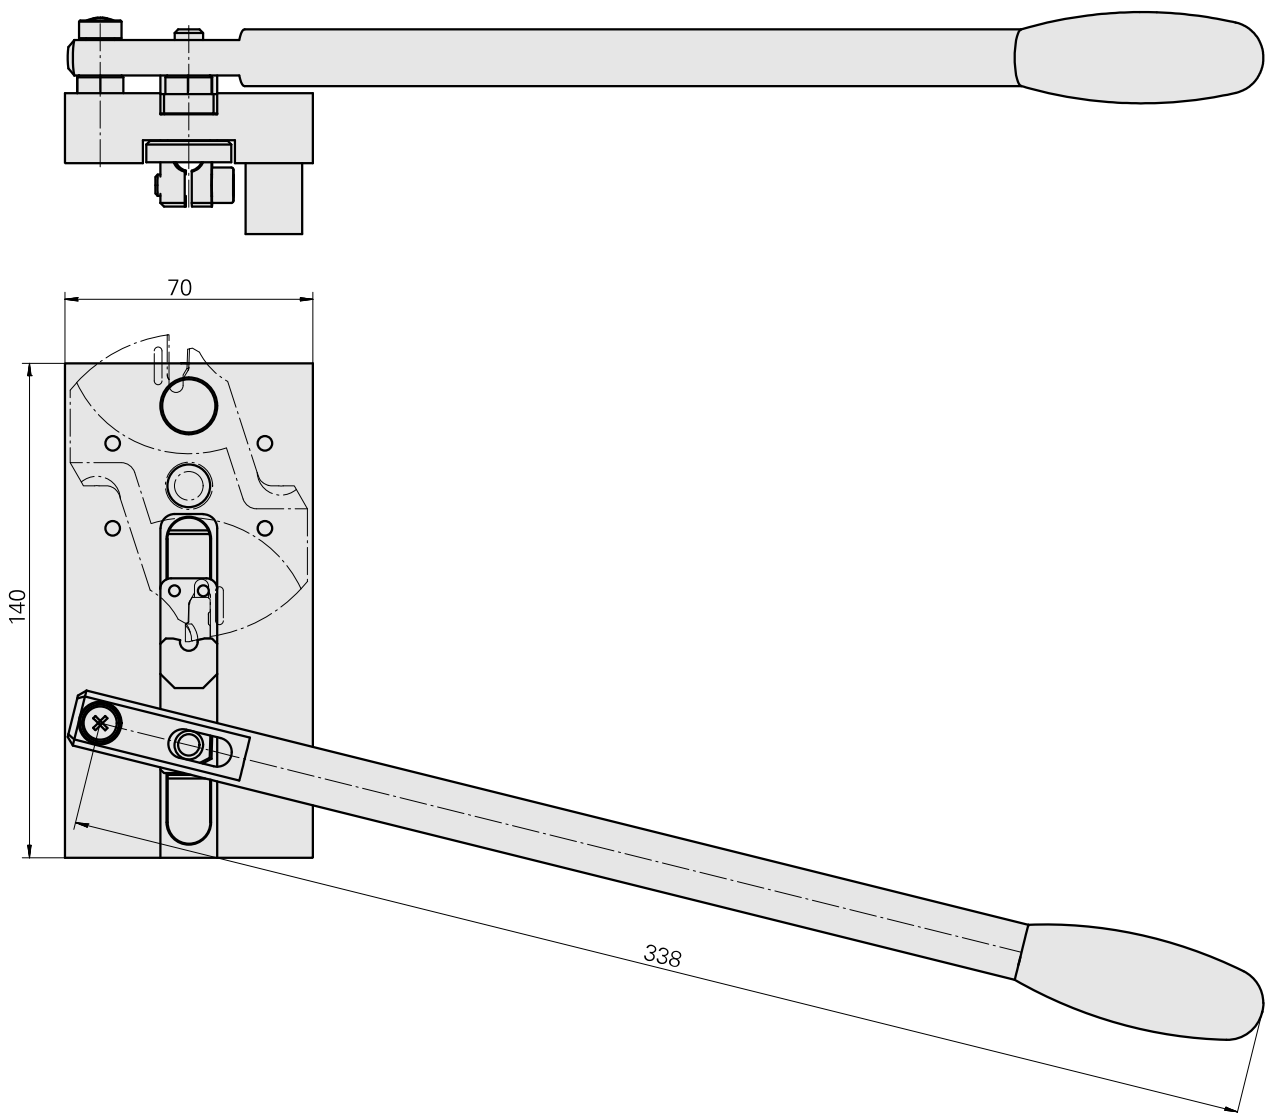

Assembly device

Technical data

TH accessories category

Cutting tools

Mounting

Löcher System

Documents

No downloads available for this product