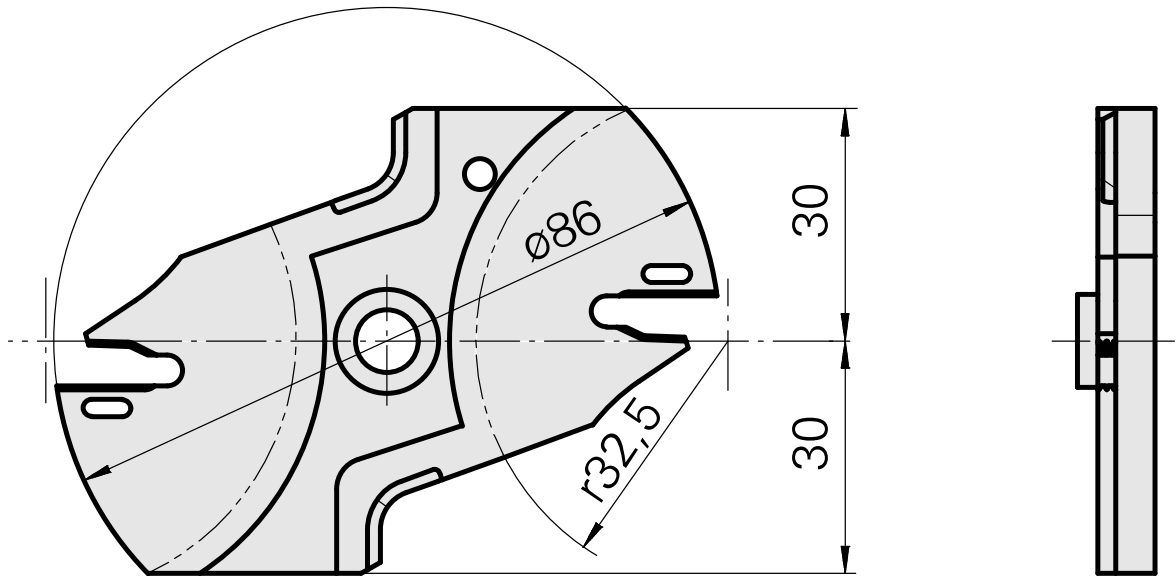

Technical data

TH accessories category

Cutting tools

Mounting

Löcher System

Documents

No downloads available for this product

Accessories