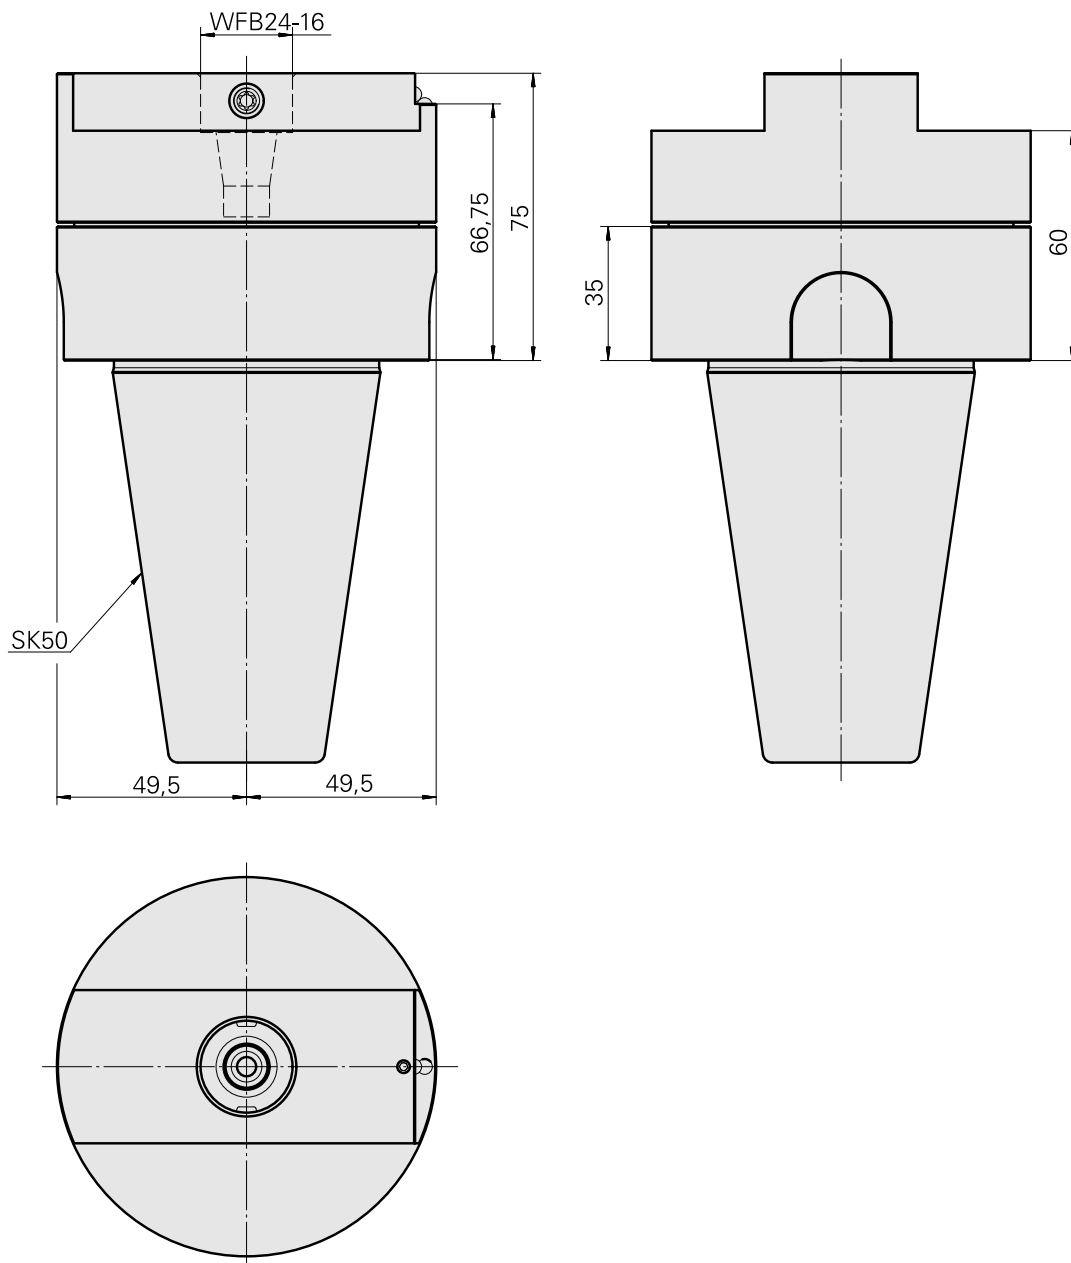

Adaptor

Technical data

TH accessories category

Adapter for presetting units

Mounting

SK50

Tool mounting

WFB 24-16