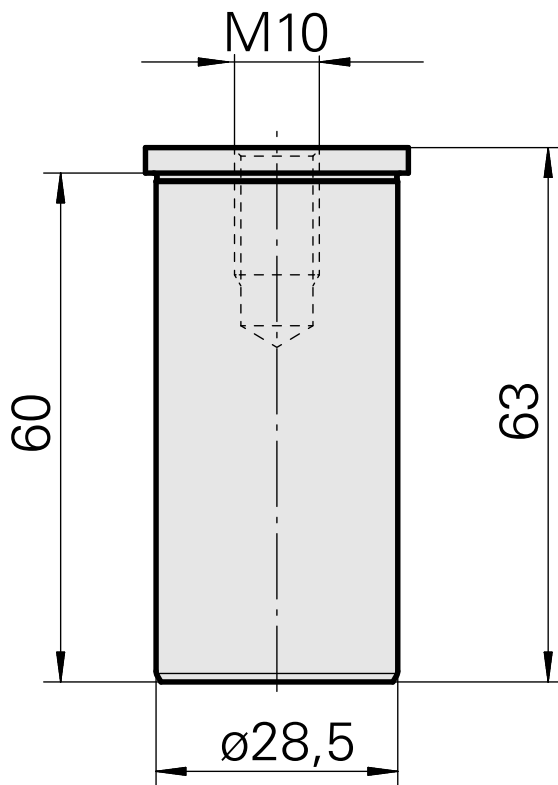

Blanking plug

Technical data

| | |
|-------------|---------------------|
| Drive | not live |
| Fixation MS | Clamping ring D28.5 |
| X [mm] | - |
| Y [mm] | - |
| Z [mm] | - |

Documents

No downloads available for this product