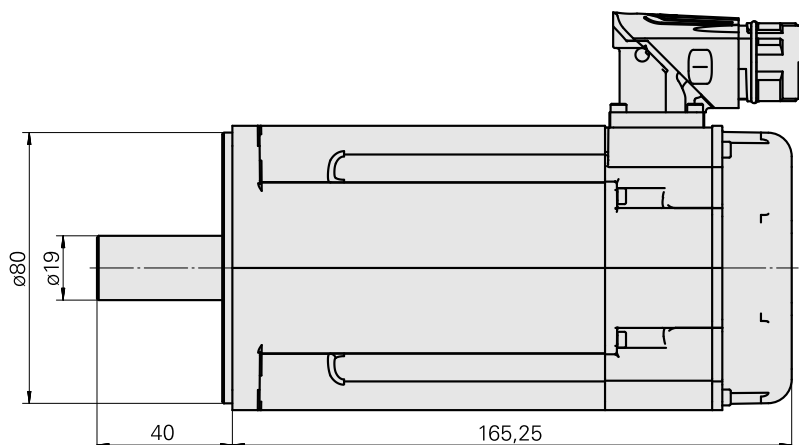

### Technical data

manufacturer product line	Kollmorgen
Electrical assemblies	Servomotor
manufacturer product line	AKM
Length	165.8 Millimeter
Width	84 Millimeter
Height	116 Millimeter
Voltage	600 Volt
Voltage type	AC~
(Nominal) speed (rpm)	6000 1/minute
Rated power W	1370 Watt
(Stall) torque [Nm]	3.53 Newton/meter
Plug connection/type	M23 (size 1 / encoder)
Encoder type	Increment
Brake	no – unbraked