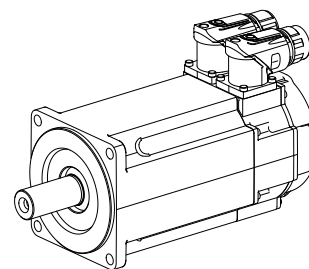

## AC-Motor 3,53Nm6000 600V

### Technical data

manufacturer product line	Kollmorgen
Electrical assemblies	Servomotor
manufacturer product line	AKM
Length	165.8 Millimeter
Width	84 Millimeter
Height	116 Millimeter
Voltage	600 Volt
Voltage type	AC~
(Nominal) speed (rpm)	6000 1/minute
Rated power W	1370 Watt
(Stall) torque [Nm]	3.53 Newton/meter
Plug connection/type	M23 (size 1 / encoder)
Encoder type	Increment
Brake	no – unbraked