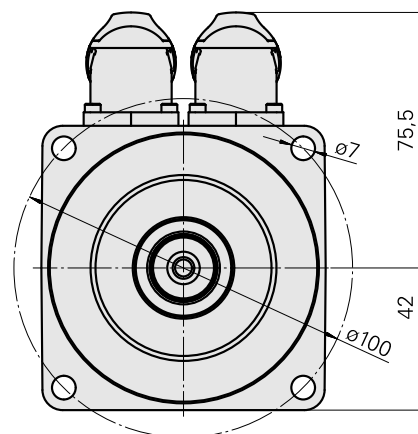

## AC-Motor 3,53Nm6000 600V

### Technical data

manufacturer product line	Kollmorgen
Electrical assemblies	Servomotor
manufacturer product line	AKM
Length	165.8 Millimeter
Width	84 Millimeter
Height	116 Millimeter
Voltage	600 Volt
Voltage type	AC~
(Nominal) speed (rpm)	6000 1/minute
Rated power W	1370 Watt
(Stall) torque [Nm]	3.53 Newton/meter
Plug connection/type	M23 (size 1 / encoder)
Encoder type	Increment
Brake	no – unbraked