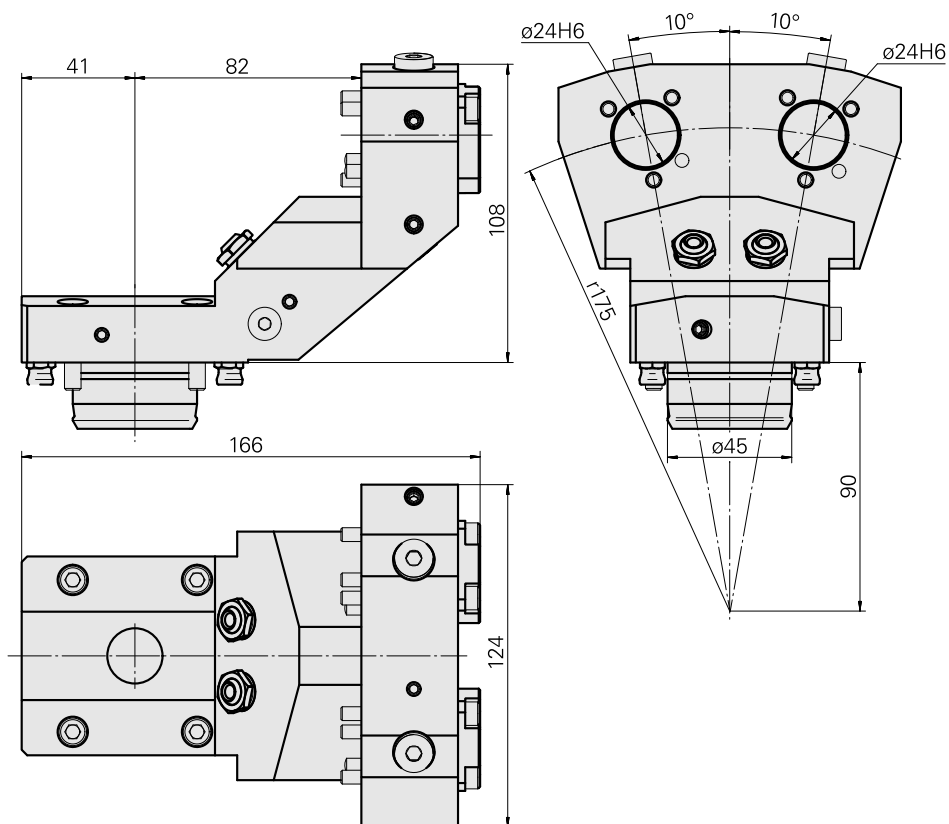

Basishalter KPS 45 D24, zweifach

Technical data

Shank KPS	KPS 45
Drive	not live
Cooling	external and internal
Mounting	D24
Pressure	80 bar, internal 120 bar opt.
X [mm]	85 (3.35")
Y [mm]	±10°
Z [mm]	-82 (-3.23)
INDEX TRAUB products	TNL18 • TNL20 • TNL32-11 compact • TNL20-11 • TNL32 compact • TNK40.2-10 • TNL20.2 • TNK40.2

[Mount D12 \(0.47"\)](#)

Product ID : 10069528

Previous product ID : W9990530

Drive not live	Cooling internal	Mounting D12	Pressure 80 bar
X [mm] 36 (1.42")	Y [mm] –	Z [mm] –	INDEX TRAUB products ABC65 • TNK42/65 • TNL18 • TNL20 • TNL32-11 • TNL32 • TNL32-11 compact • TNL20-11 • TNL32 compact • TNK40.2-10 • TNL20.2 • TNK40.2

[Mount D16 \(0.63"\)](#)

Product ID : 10506517

Previous product ID : W9990105

Drive not live	Cooling internal	Mounting D16	Pressure 80 bar
X [mm] 36 (1.42")	Y [mm] –	Z [mm] –	INDEX TRAUB products ABC65 • TNK42/65 • TNL18 • TNL20 • TNL32-11 • TNL32 • TNL32-11 compact • TNL20-11 • TNL32 compact • TNK40.2-10 • TNL20.2 • TNK40.2

Mount D20 (0.79 ")

Product ID : 10401858

Previous product ID : W9990506

Drive not live	Cooling internal	Mounting D20	Pressure 80 bar
X [mm] 40 (1.57")	Y [mm] -	Z [mm] -	INDEX TRAUB products ABC65 • TNK42/65 • TNL18 • TNL20 • TNL32-11 • TNL32 • TNL32-11 compact • TNL20-11 • TNL32 compact • TNK40.2-10 • TNL20.2 • TNK40.2