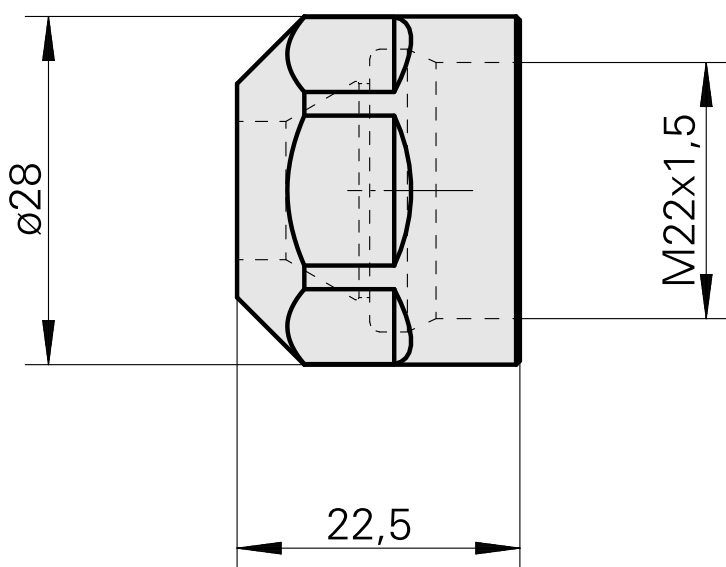

## Clamping nut, for internal cooling lubricant supply

### Technical data

TH accessories category	Clamping nut
Mounting	ER16
Collet type	ER 16
Clamping nut type	Female thread

11065621  
901939.3161

**INDEX**

---