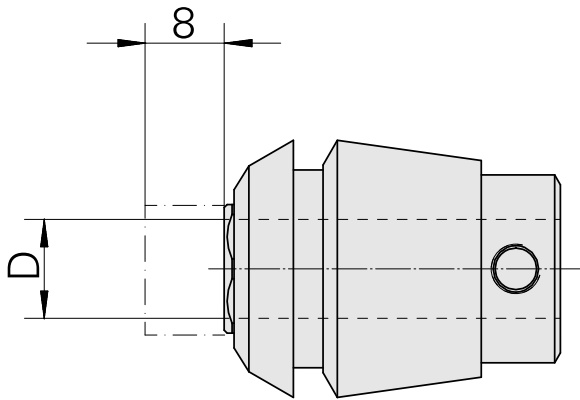

## ER-Collet chuck for taps ET 1-25 4.5mm

### Technical data

TH accessories category	ER-Collet chuck for taps
Mounting	ER25
Tool mounting	4.5mm
Collet type	ET 1-25

11052907  
322460

**INDEX**

---