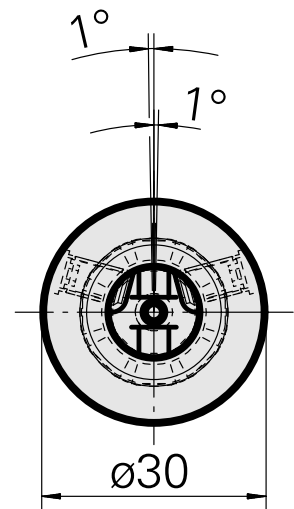

WFB 20-12 D12, fixed pos., Horn 108-116

Technical data

TH accessories category

WFB 20-12

Mounting

D12, fixed pos., Horn 108-116

Quick change inserts

miscell mounting

Documents

No downloads available for this product

Accessories

Required for operation

[Bolt](#)

Product ID : 10911983

Previous product ID : 900812

[Adjusting screw M 5x15](#)

Product ID : 10491071

Previous product ID : 326794

[Ball-Ended Thrust Screws](#)

Product ID : 10595907

Previous product ID : 326795

Optional accessories

Other accessories

[Setting gauge D12h6](#)