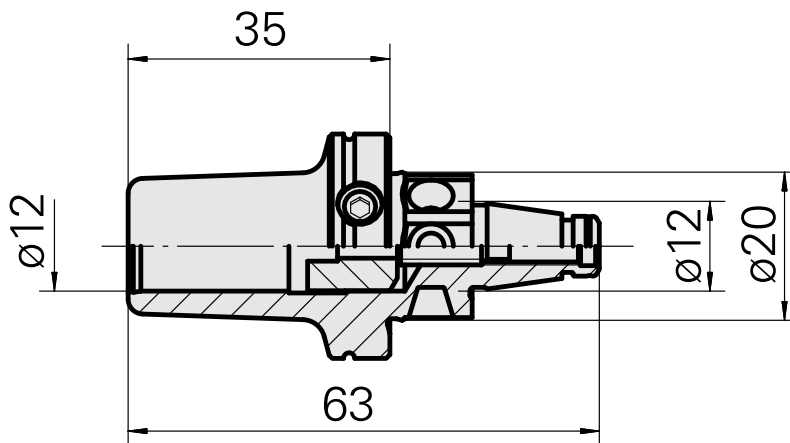

WFB 20-12 D12, fixed pos., Horn 108-116

Technical data

TH accessories category

WFB 20-12

Mounting

D12, fixed pos., Horn 108-116

Quick change inserts

miscell mounting

Documents

No downloads available for this product

Accessories

Required for operation

[Bolt](#)

Product ID : 10911983

Previous product ID : 900812

[Adjusting screw M 5x15](#)

Product ID : 10491071

Previous product ID : 326794

[Ball-Ended Thrust Screws](#)

Product ID : 10595907

Previous product ID : 326795

Optional accessories

Other accessories

[Setting gauge D12h6](#)