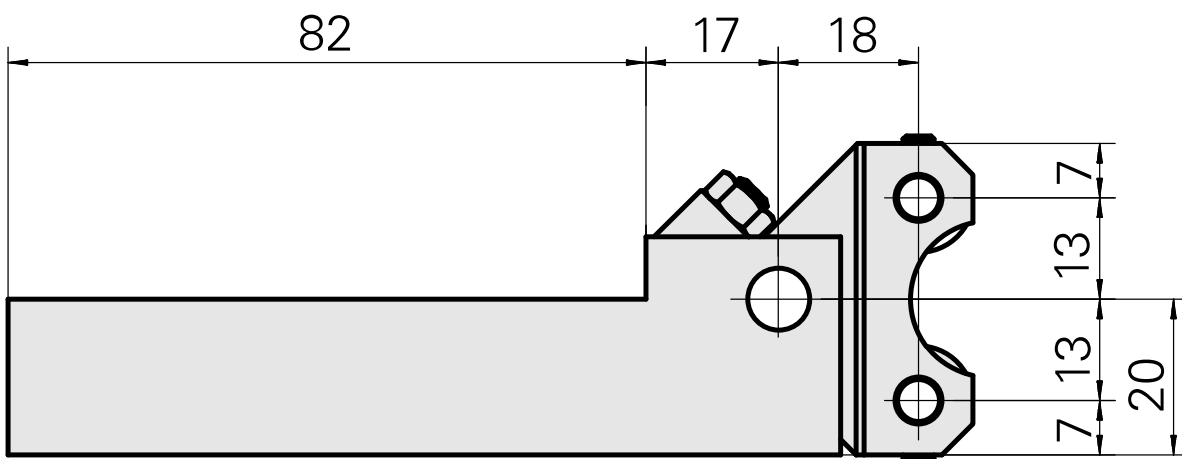

Insert, for 2 knurling wheels

Technical data

TH accessories category

Knurling tool holder

Mounting

Square 20x20

Documents

No downloads available for this product