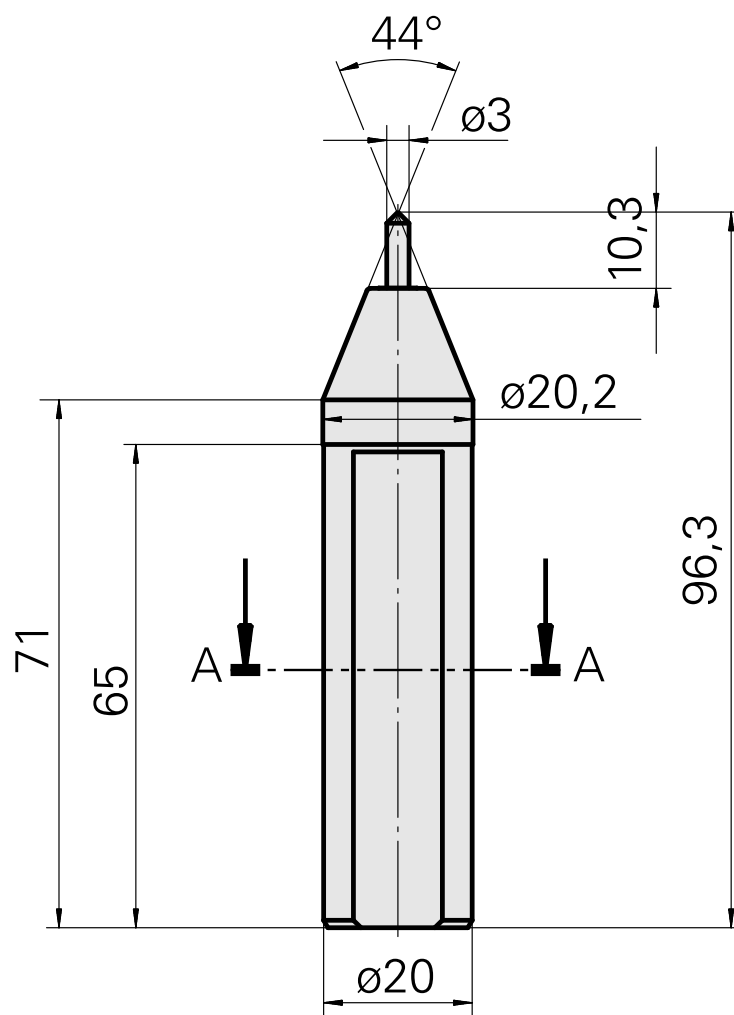

Marking tool, Tip angle/radius 90°/R1,0mm

Technical data

TH accessories category

Marking tool

Tool mounting

20mm

Note

Universal stylus for wide line thickness