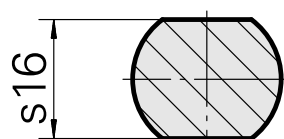

Marking tool, Tip angle/radius 90°/R1,0mm

Technical data

TH accessories category

Marking tool

Tool mounting

20mm

Note

Universal stylus for wide line thickness

A-A