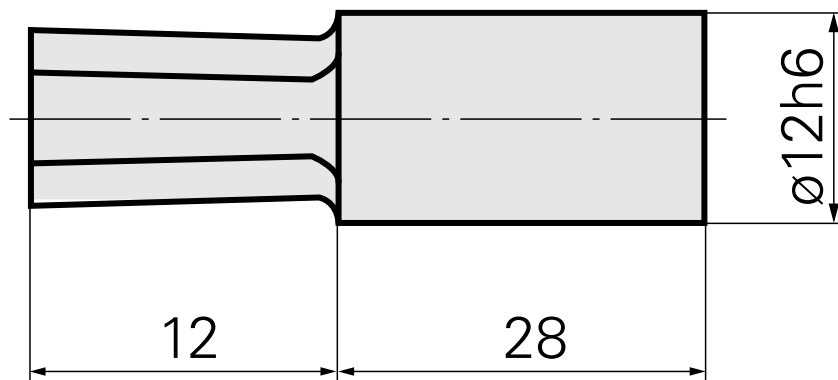

Broach SW4 mm

Technical data

TH accessories category	Broach
Mounting	SW4 mm
Tool mounting	12mm

Documents

No downloads available for this product