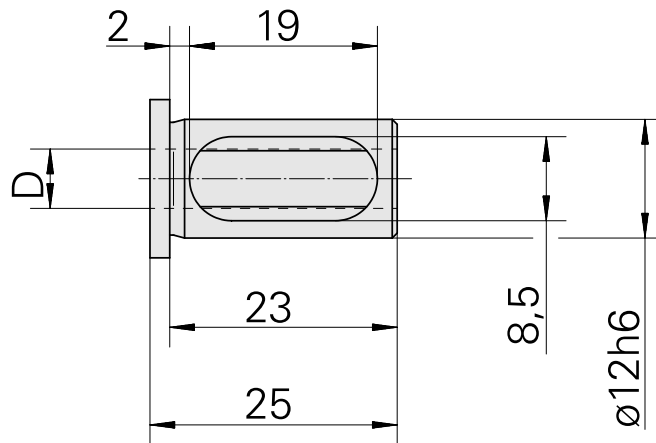

Mounting sleeve with collar D12/ 3mm

Technical data

TH accessories category	Mounting sleeve with collar
Mounting	D12
Tool mounting	3mm

Documents

No downloads available for this product