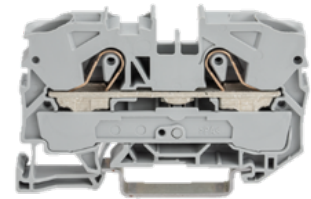

### Technical data

<b>manufacturer product line</b>	Wago
<b>Electrical assemblies</b>	Terminal
<b>manufacturer product line</b>	Wago Serie 2010
<b>Length</b>	68 Millimeter
<b>Width</b>	10 Millimeter
<b>Height</b>	37 Millimeter
<b>Cross-section</b>	10 Square millimeter
<b>Number of wires/poles (ST)</b>	2 Piece
	GY - grey

No 3-side view is currently available for this product

10960595  
483446.0501

**INDEX**

---