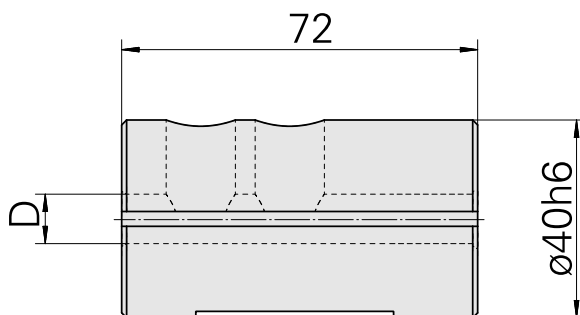

Mounting sleeve D40/ 16mm

Technical data

TH accessories category	Mounting sleeve
Mounting	D40
Tool mounting	16mm

Documents

No downloads available for this product