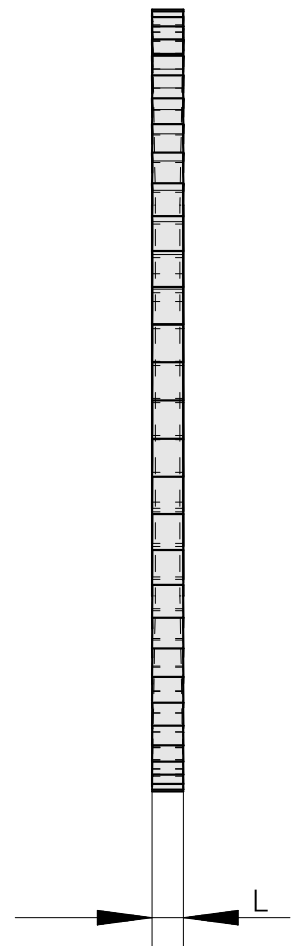

## Saw blade, circular saw blade width 1.6 mm (0.06")

### Technical data

TH accessories category

Circular saw blade d125

Tool mounting

22mm

10955373  
223015.2516

**INDEX**

---