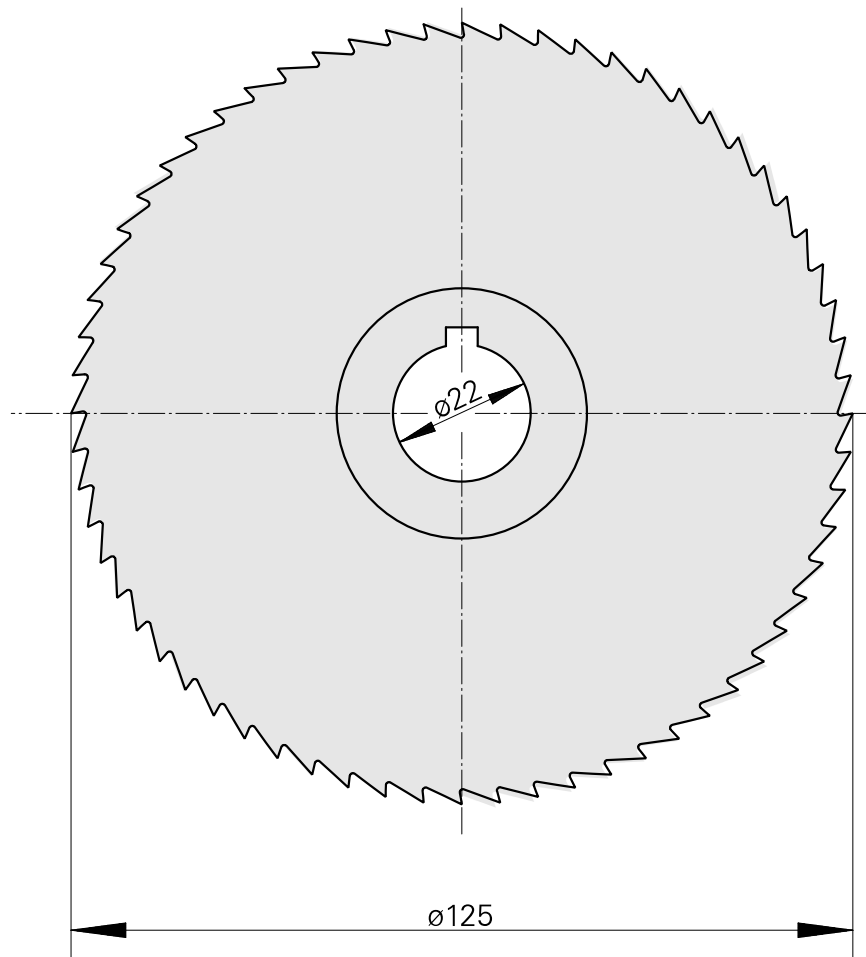

## Saw blade, circular saw blade width 1.6 mm (0.06")

### Technical data

TH accessories category

Circular saw blade d125

Tool mounting

22mm

10955373  
223015.2516

**INDEX**

---