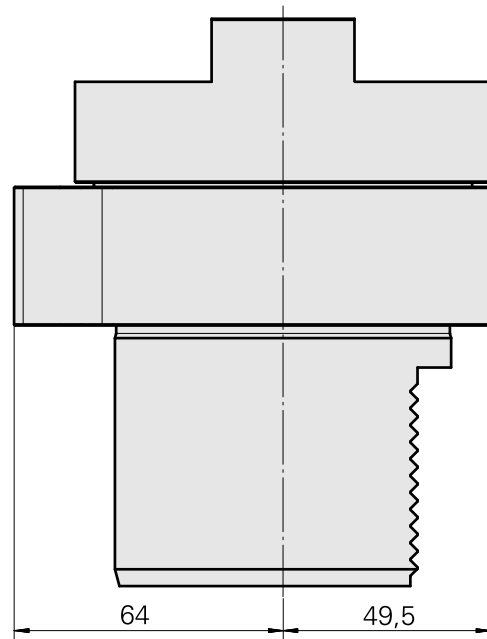

### Technical data

TH accessories category

Adapter for presetting units

Mounting

D80 for presetting devices

Tool mounting

WFB 20-12

10948224  
W9990946