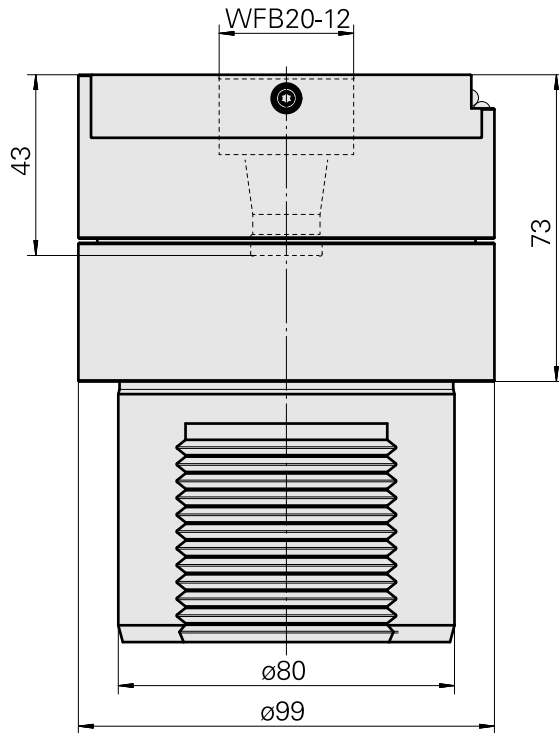

### Technical data

TH accessories category

Adapter for presetting units

Mounting

D80 for presetting devices

Tool mounting

WFB 20-12

10948224  
W9990946