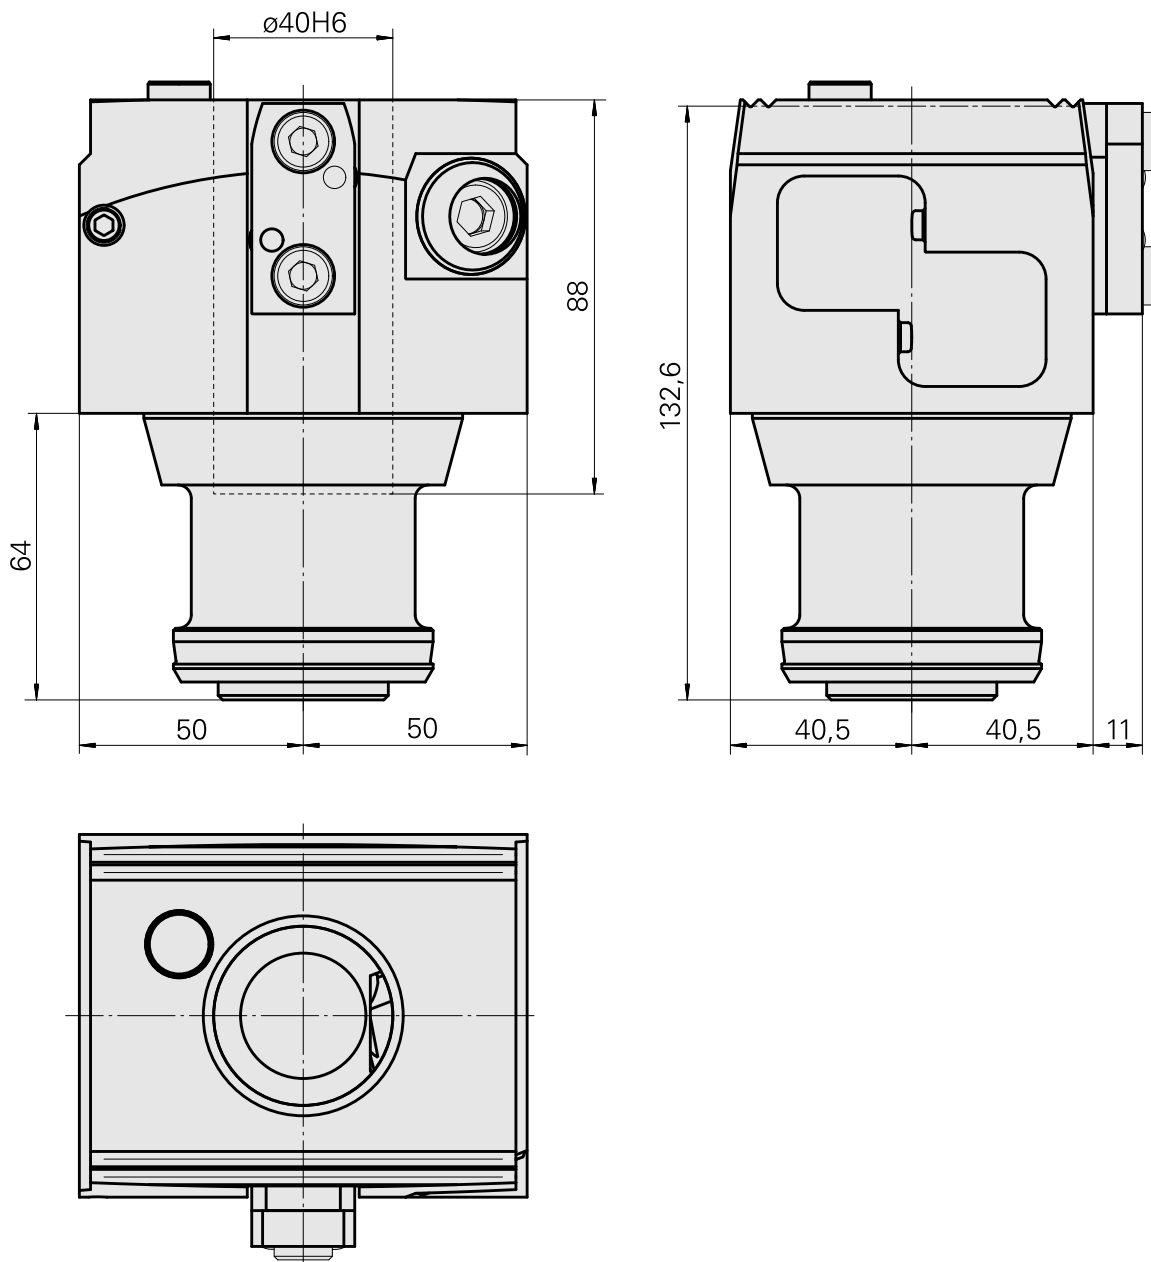

Mount VDI40

Technical data

TH accessories category

Adapter pre-adjustment block

Tool mounting

VDI 40

Documents

No downloads available for this product